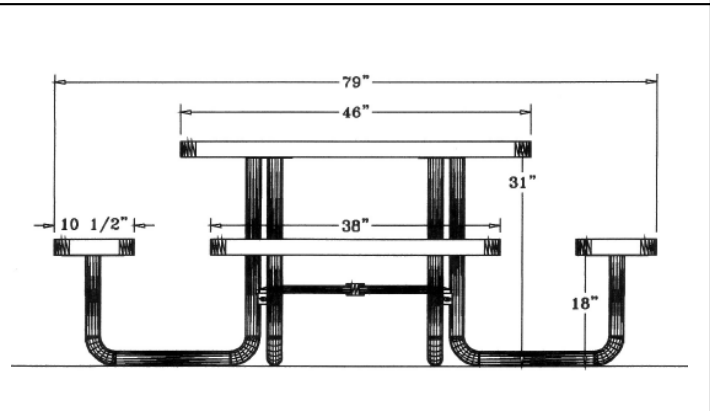

46" Square Regal Table with (4) Attached Seats, Rounded Corners - Portable.

- 253 lbs.
- Top and seats are made with polyethylene 3/4" #9 expanded metal inside a 2" x 2" x 1/8" angle iron frame.
- 2" zinc coated, powder coated galvanized frame.
- With umbrella hole.
- Surface and inground mounting clamps available.
- Some assembly required.

Item #: WC RS46QP