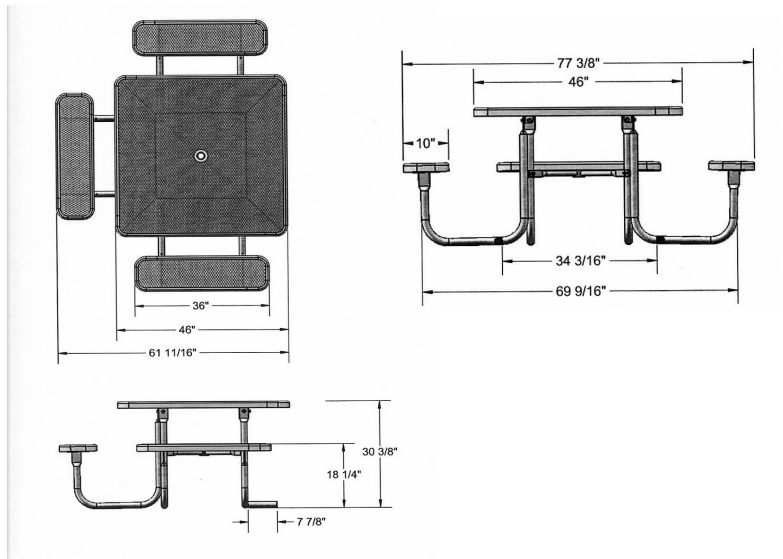

46" Square Regal Table with (3) Attached Seats, Rounded Corners - Portable. Non ADA.

- 238 lbs.
- Top and seats are made with polyethylene 3/4" #9 expanded metal inside a 2" x 2" x 1/8" angle iron frame.
- 1 5/8" zinc coated, powder coated galvanized frame.
- With umbrella hole.
- Surface and inground mounting clamps available.
- Some assembly required.

Item #: WC RS46QP-3P

Regal Style Portable

Portable Table Mounting Options

Surface Mounting Clamp

Inground Mounting Clamp

Textured Polyethylene Colors

Powder Coat Gloss Finishes

Thermoplastic Color Options