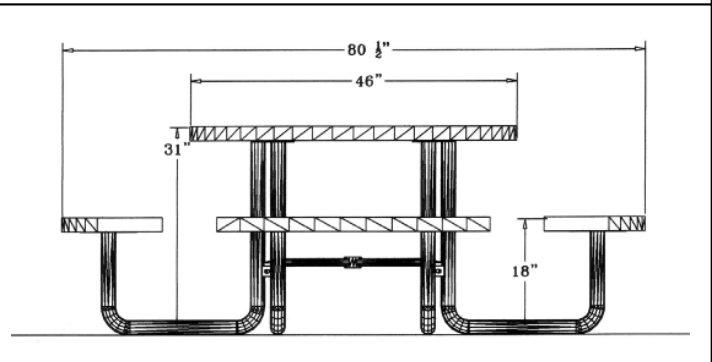

Portable Table Mounting Options