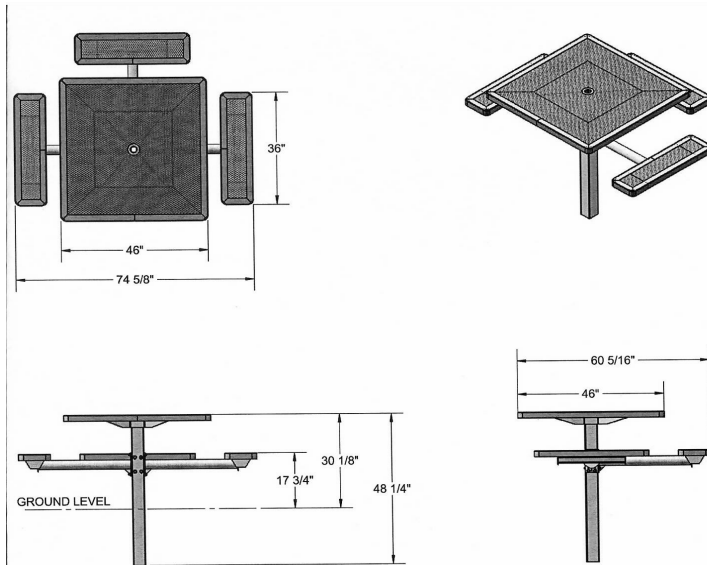

46" Square Regal Pedestal Table with (3) Attached Seats, Rounded Corners - Inground Mount.

- 238 Lbs.
- Top and seats are made with polyethylene coated $\frac{3}{4}$ " #9 expanded metal inside a 2" x 2" x $\frac{1}{8}$ " angle iron frame.
- Zinc coated, galvanized, powder coated, single 4" pedestal.
- With umbrella hole.
- Some assembly required.

Item #: WC RSQ46P-3IG

**Regal Style
Inground Mount**

Textured Polyethylene Colors

Powder Coat Gloss Finishes

Thermoplastic Color Options

National Outdoor Furniture
1210 W. Main Street #296
Riverhead, N.Y. 11901