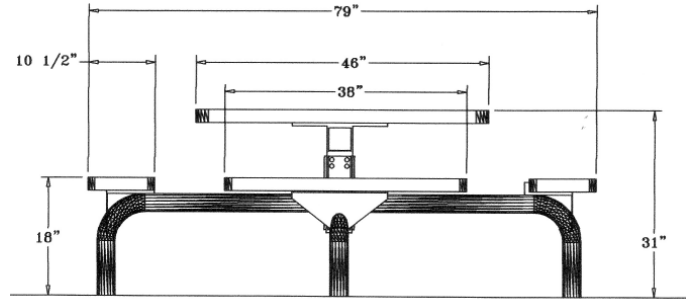

**Surface Mount
Cover Options**

**46" Square Web Table with (4) Attached Seats,
Rounded Corners - Portable/Surface Mount.**

- 284 lbs.
- Top and seats are made with 3/4" #9 expanded polyethylene metal inside a 2" x 2" x 1/8" angle iron frame.
- 2 3/8" zinc coated, powder coated galvanized frame.
- Surface mount covers not included.
- With or without umbrella hole.
- Some assembly required.

Item #: WC WSQ46PSM

Textured Polyethylene Colors

Powder Coat Gloss Finishes

Thermoplastic Color Options

National Outdoor Furniture
1210 W. Main Street #296
Riverhead, N.Y. 11901

PHONE (888) 663-4621
E-MAIL nofinc1@gmail.com

www.nationaloutdoorfurniture.com