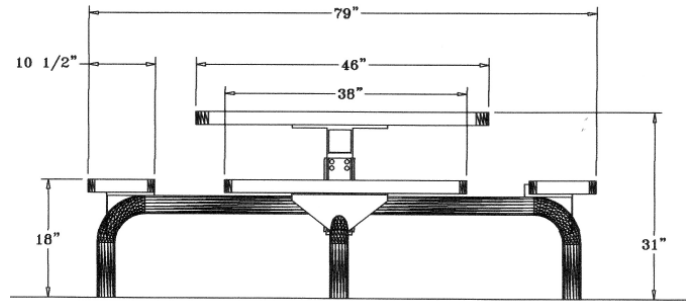

**Surface Mount
Cover Options**

**46" Square Web Table with (4) Attached Seats,
Rounded Corners - Portable/Surface Mount.**

- 284 lbs.
- Top and seats are made with 3/4" #9 expanded polyethylene metal inside a 2" x 2" x 1/8" angle iron frame.
- 2 3/8" zinc coated, powder coated galvanized frame.
- Surface mount covers not included.
- With or without umbrella hole.
- Some assembly required.

Item #: WC WSQ46PSM

Textured Polyethylene Colors

Powder Coat Gloss Finishes

Thermoplastic Color Options

National Outdoor Furniture
1210 W. Main Street #296
Riverhead, N.Y. 11901

PHONE (888) 663-4621
E-MAIL nofinc1@gmail.com

www.nationaloutdoorfurniture.com