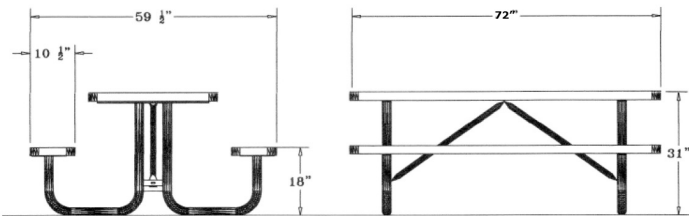

Portable Table Mounting Options

6' Rolled Style Pedestal Table with (2) Attached Seats - Portable.

- 215 lbs.
- Top and seats are made with polyethylene 3/4" #9 expanded metal inside a 2" x 2" x 1/8" angle iron frame.
- 2 3/8" O.D. powder coated, galvanized pedestal frame.
- Without umbrella hole.
- Some assembly required.

Item #: WC ROR6P

Textured Polyethylene Colors

Powder Coat Gloss Finishes

Thermoplastic Color Options

National Outdoor Furniture
1210 W. Main Street #296
Riverhead, N.Y. 11901

PHONE (888) 663-4621
E-MAIL nofinc1@gmail.com

www.nationaloutdoorfurniture.com