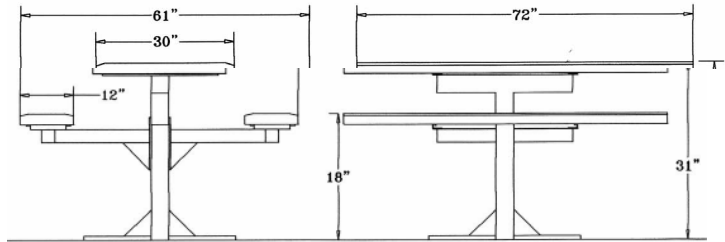

6' Rolled Style Pedestal Table with (2) Attached Seats - Surface Mount.

- 292 lbs.
- Top and seats are made with polyethylene $\frac{3}{4}$ " #9 expanded metal inside a 2" x 2" x $\frac{1}{8}$ " angle iron frame.
- 4" square powder coated, galvanized pedestal frame.
- Without umbrella hole.
- Some assembly required.

Item #: WC ROR6SM

Textured Polyethylene Colors

Powder Coat Gloss Finishes

Thermoplastic Color Options

National Outdoor Furniture
1210 W. Main Street #296
Riverhead, N.Y. 11901

PHONE (888) 663-4621
E-MAIL nofinc1@gmail.com

www.nationaloutdoorfurniture.com