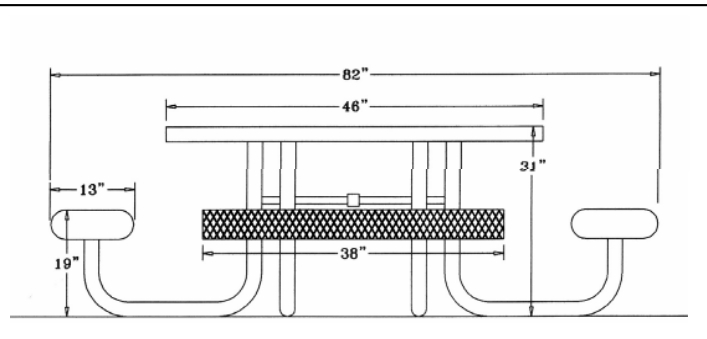

Portable Table Mounting Options