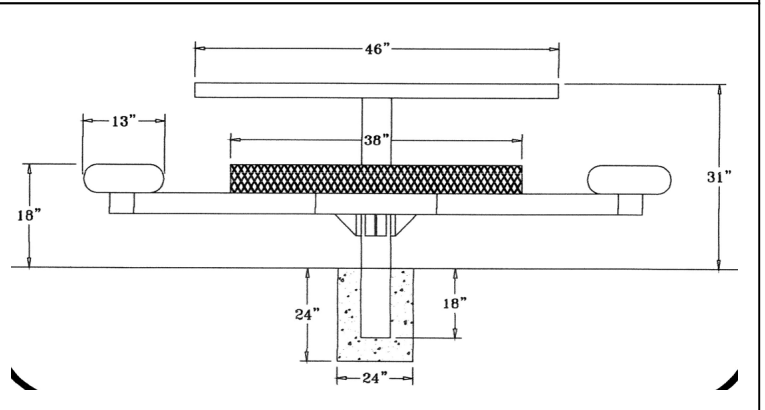

46" Octagon Rolled Pedestal Table with (4) Attached Rolled Seats - Inground Mount.

- 353 lbs.
- Top and seats are made with polyethylene coated $\frac{3}{4}$ " #9 expanded metal inside a 2" x 2" x $\frac{1}{8}$ " angle iron frame.
- 4" square zinc coated, powder coated galvanized frame.
- With umbrella hole.
- Some assembly required.

Item #: WC ROCT46IG