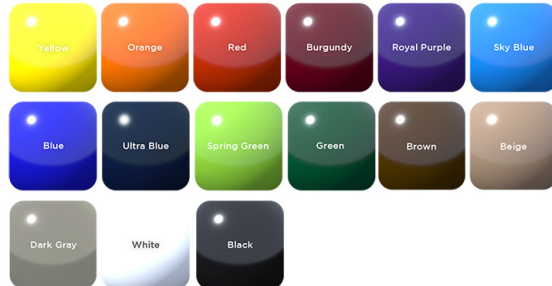

Rolled Style

46" Octagon Rolled Pedestal Table with (4) Attached Rolled Seats - Inground Mount.

- 353 lbs.
- Top and seats are made with polyethylene coated $\frac{3}{4}$ " #9 expanded metal inside a 2" x 2" x $\frac{1}{8}$ " angle iron frame.
- 4" square zinc coated, powder coated galvanized frame.
- With umbrella hole.
- Some assembly required.

Item #: WC ROCT46IG

Textured Polyethylene Colors

Powder Coat Gloss Finishes

Thermoplastic Color Options