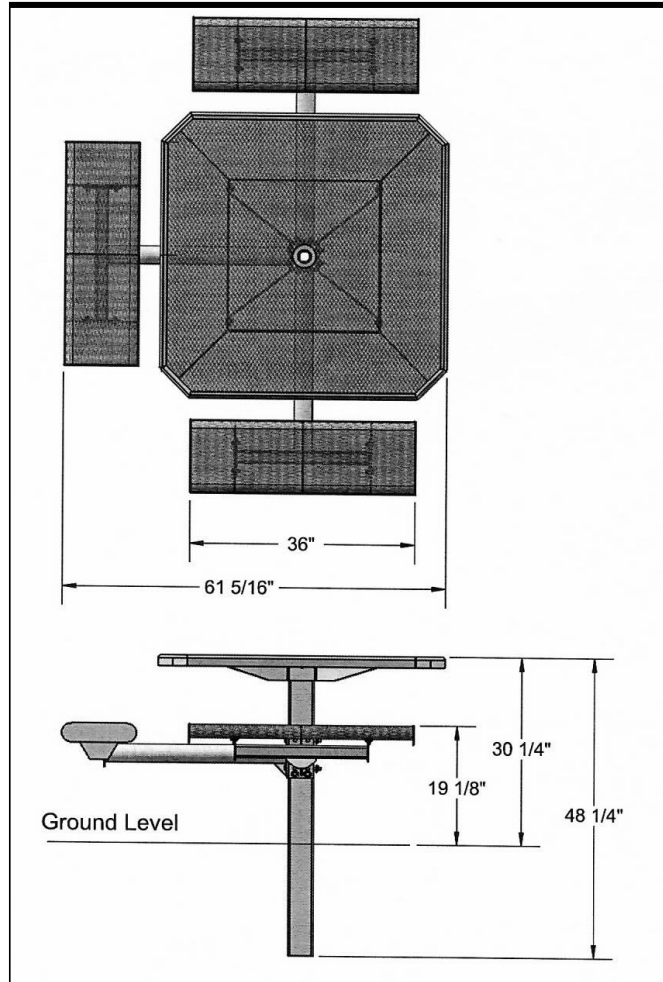

46" Octagon Rolled Pedestal Table with (3) Attached Rolled Seats - Inground Mount.

- 353 lbs.
- Top and seats are made with polyethylene coated $\frac{3}{4}$ " #9 expanded metal inside a 2" x 2" x $\frac{1}{8}$ " angle iron frame.
- 4" square zinc coated, powder coated galvanized frame.
- With umbrella hole.
- Some assembly required.

Item #: WC ROCT46-3IG

Rolled Style

Textured Polyethylene Colors

Thermoplastic Color Options

Powder Coat Gloss Finishes

National Outdoor Furniture
1210 W. Main Street #296
Riverhead, N.Y. 11901

PHONE (888) 663-4621
E-MAIL nofinc1@gmail.com
www.nationaloutdoorfurniture.com