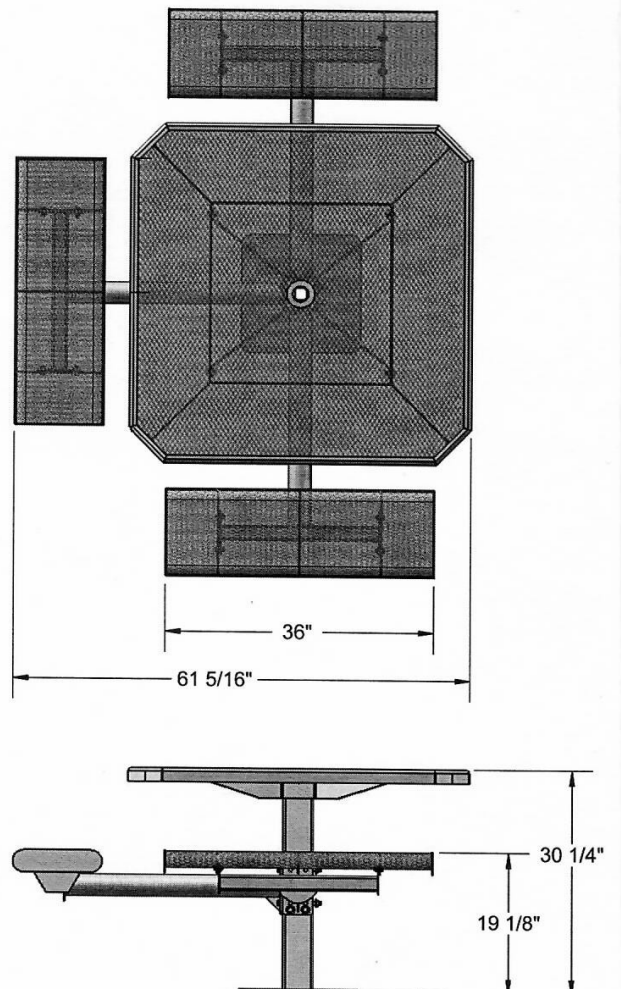

46" Octagon Pedestal Rolled Table with (3) Attached Seats - Surface Mount.

- 353 lbs.
- Top and seats are made with polyethylene 3/4"
- #9 expanded metal inside a 2" x 2" x 1/8" angle iron frame.
- 4" square zinc coated, powder coated galvanized frame.
- With umbrella hole.
- Some assembly required.

Item #: WC ROCT46-3SM