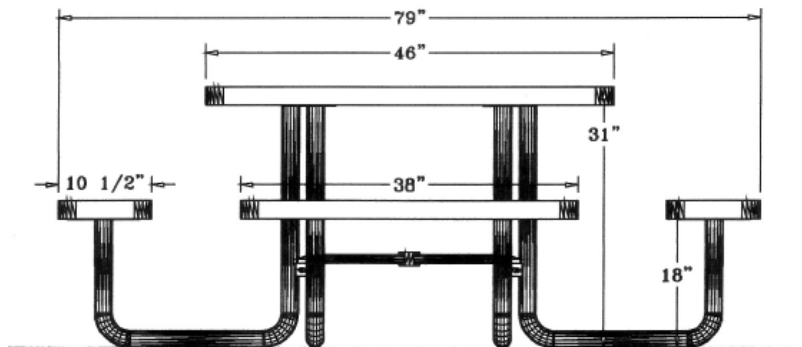

46" Classic Pedestal Table with (4) Attached Seats - Portable.

- 400 lbs.
- Polyethylene coated ribbed steel seats.
- Rolled edge with 3/4" #9 polyethylene coated expanded metal top.
- 4" Square zinc coated, powder coated galvanized frame. With umbrella hole.
- Some assembly required.

Item #: WC CSQ46PP

Textured Polyethylene Colors

Powder Coat Gloss Finishes

Thermoplastic Color Options

National Outdoor Furniture
1210 W. Main Street #296
Riverhead, N.Y. 11901

PHONE (888) 663-4621
E-MAIL nofinc1@gmail.com

www.nationaloutdoorfurniture.com