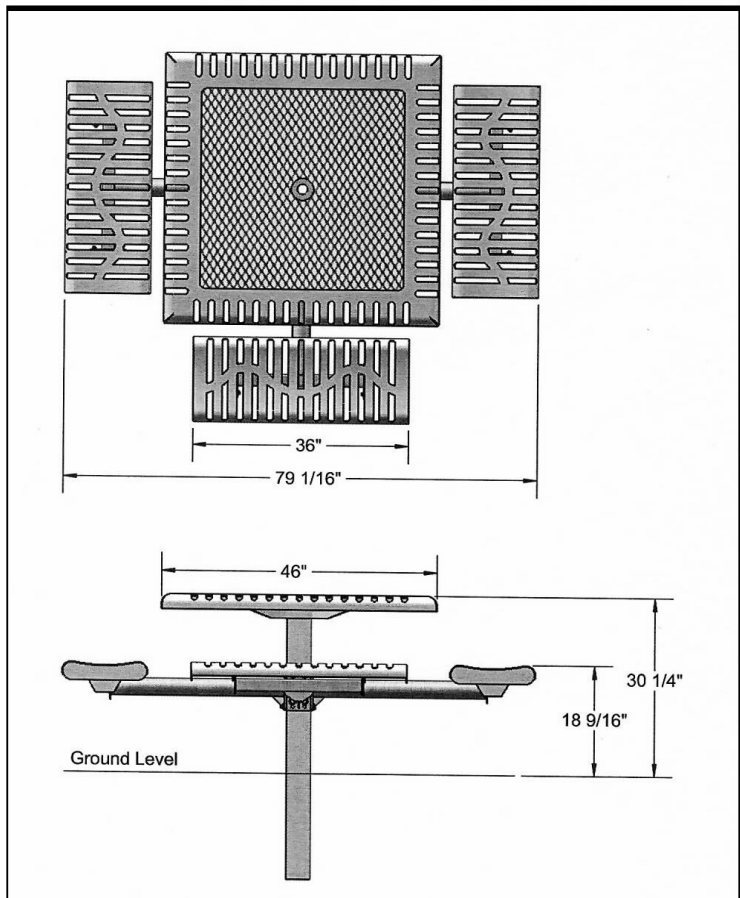

46" Classic Pedestal Table with (3) Attached Seats -Inground Mount.

- 398 lbs.
- Overall Dim: 79"Sq. x 31"Ht.
- Made with polyethylene coated ribbed steel seats.
- Rolled edge with 3/4" #9 polyethylene coated expanded top,metal
- 4" square zinc coated, powder coated galvanized frame.
- With umbrella hole.
- Some assembly required.

Item #: WC CSQ46-3IG