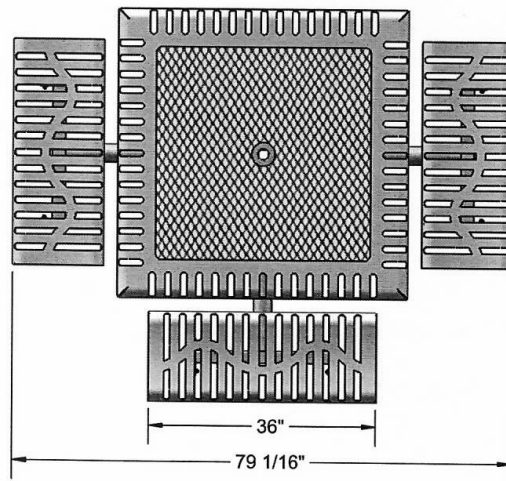

**46" Square Classic Table with (4) Attached Seats, Rounded Corners - Surface Mount.**

- 346 Lbs.
- Overall Dim: 79 1/16" x 62 9/16" Square x 31"H
- Polyethylene coated 3/4" #9 expanded metal.
- Zinc coated, galvanized, powder coated 4" pedestal.
- With umbrella hole.
- Some assembly required.

**Item #:** WC CSQ46-3SM

Classic Style

**Textured Polyethylene Colors**

**Thermoplastic Color Options**

**Powder Coat Gloss Finishes**

National Outdoor Furniture  
1210 W. Main Street #296  
Riverhead, N.Y. 11901