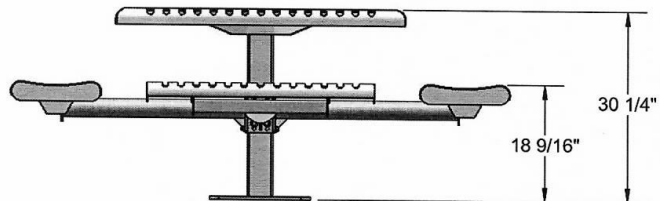

**46" Square Classic Table with (4) Attached Seats, Rounded Corners - Surface Mount.**

- 346 Lbs.
- Overall Dim: 79 1/16" x 62 9/16" Square x 31"H
- Polyethylene coated 3/4" #9 expanded metal.
- Zinc coated, galvanized, powder coated 4" pedestal.
- With umbrella hole.
- Some assembly required.

**Item #:** WC CSQ46-3SM

Classic Style

**Textured Polyethylene Colors**

**Thermoplastic Color Options**

**Powder Coat Gloss Finishes**

National Outdoor Furniture  
1210 W. Main Street #296  
Riverhead, N.Y. 11901