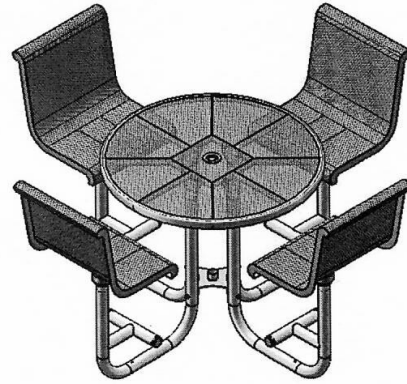

National Outdoor Furniture
1210 W. Main Street #296
Riverhead, N.Y. 11901

PHONE (888) 663-4621
E-MAIL nofinc1@gmail.com

www.nationaloutdoorfurniture.com