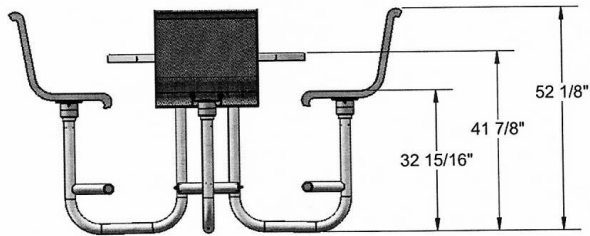

National Outdoor Furniture
1210 W. Main Street #296
Riverhead, N.Y. 11901

PHONE (888) 663-4621
E-MAIL nofinc1@gmail.com

www.nationaloutdoorfurniture.com