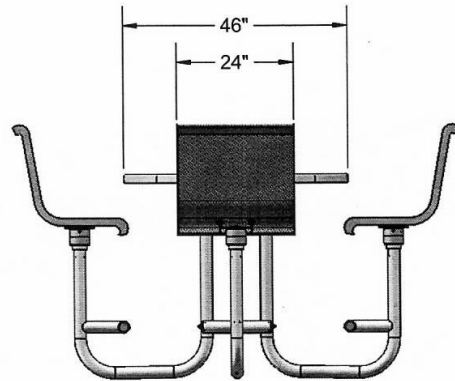

National Outdoor Furniture
1210 W. Main Street #296
Riverhead, N.Y. 11901

PHONE (888) 663-4621
E-MAIL nofinc1@gmail.com

www.nationaloutdoorfurniture.com