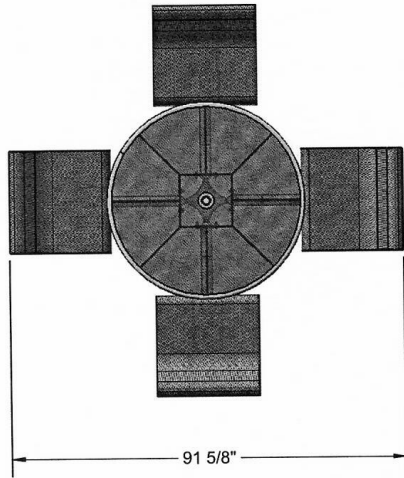

National Outdoor Furniture
1210 W. Main Street #296
Riverhead, N.Y. 11901

PHONE (888) 663-4621
E-MAIL nofinc1@gmail.com

www.nationaloutdoorfurniture.com