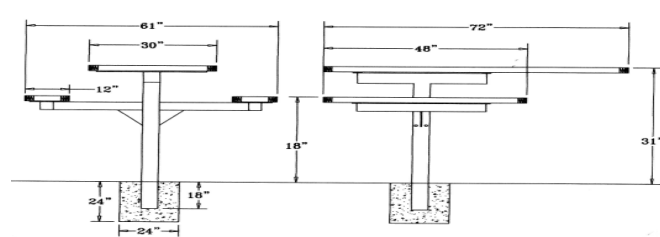

6 Ft. Regal Table with (2) 4 ft. Attached Seats, Rounded Corners, ADA - Inground Mount.

- 242 Lbs.
- Top and seats are made with polyethylene coated 3/4" #9 expanded metal inside a 2" x 2" x 1/8" angle iron frame.
- 4" powder coated, galvanized steel inground pedestal.
- 2 Ft. extension on one end for ADA compliancy.
- Without umbrella hole.
- Some assembly required.

Item #: WC RP6ADAIG