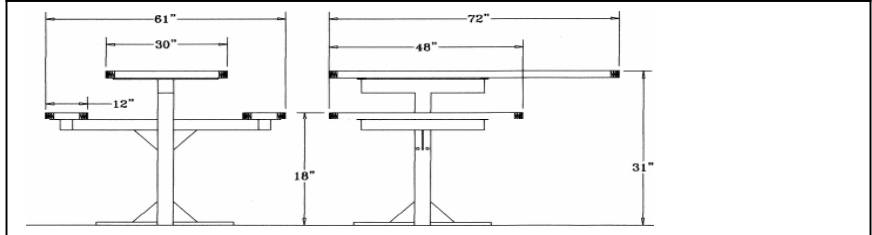

6 Ft. Regal Table with (2) 4 ft. Attached Seats, Rounded Corners, ADA – Surface Mount.

- 242 Lbs.
- Top and seats are made with plastisol coated 3/4" #9 expanded metal inside a 2" x 2" x 1/8" angle iron frame.
- 4" Powder coated, galvanized steel inground pedestal.
- 2 Ft. extension on one end for ADA compliancy.
- Without umbrella hole.
- Some assembly required.

Item #: WC RP6ADASM