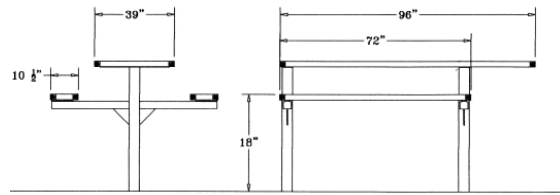

8 Ft. Regal Table with (2) 6 ft. Attached Seats, Rounded Corners, ADA - Surface Mount.

- 358 Lbs.
- Top and seats are made with polyethylene coated 3/4" #9 expanded metal inside a 2" x 2" x 1/8" angle iron frame.
- Two 4" powder coated, galvanized steel inground pedestals.
- 2 Ft. extension on one end for ADA compliancy.
- Without umbrella hole.
- Some assembly required

Item #: WC RP8ADASM

Textured Polyethylene Colors

Powder Coat Gloss Finishes

Thermoplastic Color Options

National Outdoor Furniture
1210 W. Main Street #296
Riverhead, N.Y. 11901

PHONE (888) 663-4621
E-MAIL nofinc1@gmail.com

www.nationaloutdoorfurniture.com