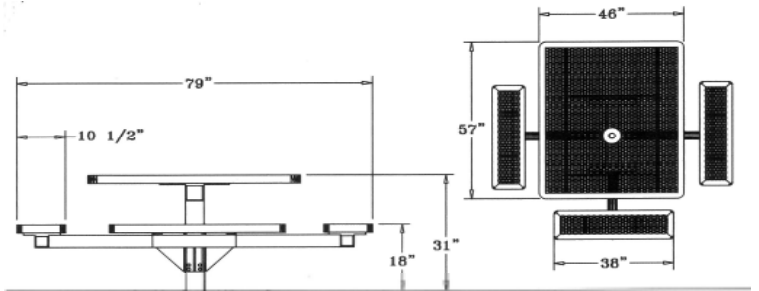

**46" x 57" Classic Pedestal Table with (3)
Attached Seats - ADA/Surface Mount.**

- 378 lbs.
- Overall Dim: 79" x 73 1/2" x 31"Ht.
- Plastisol or polyethylene coated ribbed steel seats.
- Rolled edge with 3/4" #9 pvc coated expanded metal top.
- 4" square zinc coated, powder coated galvanized frame.
- With umbrella hole.
- Some assembly required.

Item #: WC CSQ46ADA-3SM

Textured Polyethylene Colors

Powder Coat Gloss Finishes

Thermoplastic Color Options

National Outdoor Furniture
1210 W. Main Street #296
Riverhead, N.Y. 11901

PHONE (888) 663-4621
E-MAIL nofinc1@gmail.com
www.nationaloutdoorfurniture.com