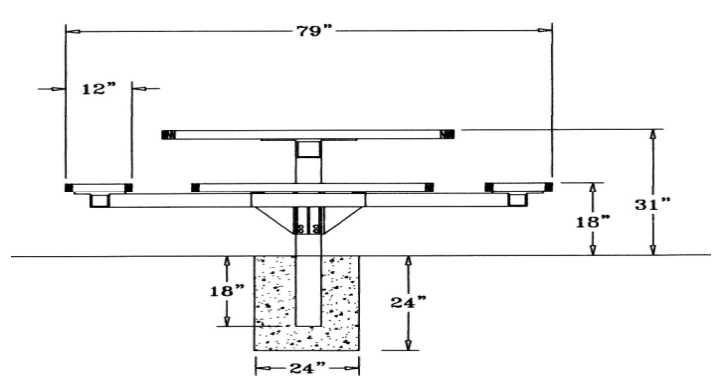

46" x 57" Classic Pedestal Table with (3) Attached Seats - ADA/Inground Mount.

- 378 lbs.
- Overall Dim: 79" x 73 1/2" x 31"Ht.
- Made with polyethylene coated ribbed steel seats.
- Rolled edge with 3/4" #9 pvc coated expanded metal top.
- 4" square zinc coated, powder coated galvanized frame.
- With umbrella hole.
- Some assembly required.

Item #: WC CSQ46ADA-3IG

Textured Polyethylene Colors

Powder Coat Gloss Finishes

Thermoplastic Color Options

National Outdoor Furniture
1210 W. Main Street #296
Riverhead, N.Y. 11901

PHONE (888) 663-4621
E-MAIL nofinc1@gmail.com

www.nationaloutdoorfurniture.com