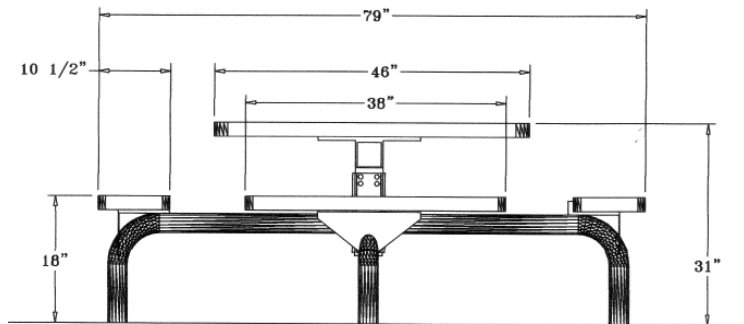

46" x 57" Square Web Classic Table with (3) Attached Seats, Rounded Corners - ADA/Inground Mount.

- 265 lbs.
- Polyethylene coated 3/4" #9 expanded metal tops, Rolled Edges
- Made with polyethylene coated ribbed steel seats.
- 2 3/8" zinc coated, powder coated galvanized frame.
- Also available in surface mount.
- With umbrella hole.
- Some assembly required.

Item #: WC WCSQ46ADA-3IG

Textured Polyethylene Colors

Powder Coat Gloss Finishes

Thermoplastic Color Options

National Outdoor Furniture
1210 W. Main Street #296
Riverhead, N.Y. 11901

PHONE (888) 663-4621
E-MAIL nofinc1@gmail.com

www.nationaloutdoorfurniture.com