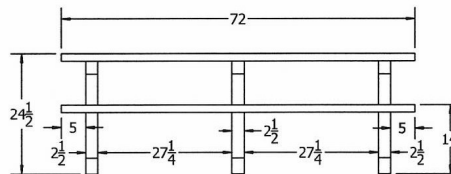

Item #: JP PB6TODPIC

Resinwood Slat Colors

Cedar

Green

TOP VIEW

3D ISOMETRIC VIEW

FRONT VIEW

SIDE VIEW