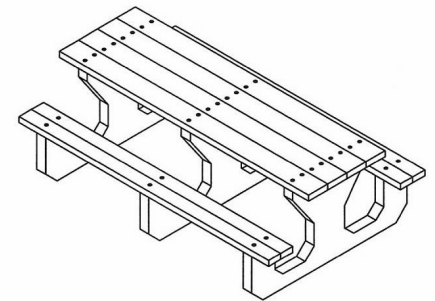

Toddler 6' Recycled Plastic Park Place Picnic Table, Portable - Portable.

- 106 Lbs. Dim: 72"W x 33 3/4"D - Top is 16"D. Seat height is 10 1/2"
- Table top and seats are made with 1" x 6" recycled plastic slats and black recycled plastic base.
- Includes a UV protectant.
- Maintenance free.
- No umbrella hole.
- Table top and seats available in cedar and green with black base.
- Some assembly required.

Item #: JP PB6TODPIC

Resinwood Slat Colors

Cedar

Green

TOP VIEW

3D ISOMETRIC VIEW

FRONT VIEW

SIDE VIEW