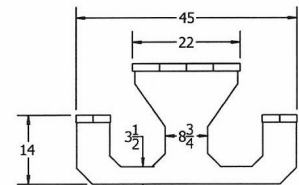

3D ISOMETRIC VIEW

SIDE VIEW