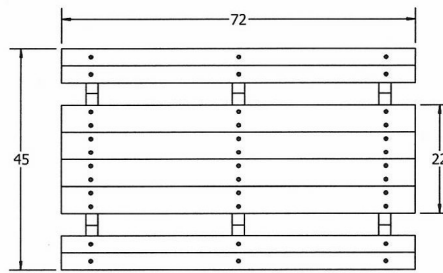

Toddler 6' Recycled Plastic Park Place Picnic Table, Portable - Portable.

- 106 Lbs. Dim: 72"W x 33 3/4"D - Top is 16"D. Seat height is 10 1/2"
- Table top and seats are made with 1" x 6" recycled plastic slats and black recycled plastic base.
- Includes a UV protectant.
- Maintenance free.
- No umbrella hole.
- Table top and seats available in cedar and green with black base.
- Some assembly required.

Item #: JP PB6TODPIC

Resinwood Slat Colors

Cedar

Green

TOP VIEW

3D ISOMETRIC VIEW

FRONT VIEW

SIDE VIEW