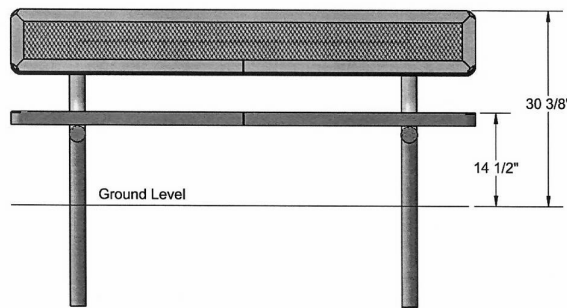

6 Ft. Regal Elementary Bench with Back, - Inground Mount.

- 6' Dimensions: 72"L x 14 1/2" Seat"Ht. 113 Lbs.
- Top and seats are made with 3/4" #9 expanded metal coated steel on 2" x 2" x 1/8" angle iron frame. Thermoplastic coated
- Two 2 3/8" zinc coated, powder coated galvanized legs.
- 10 1/2" Deep seat.
- Some assembly required.

NOF# WC B6WBRC5-ELEM

**Regal Style
Inground Mount**

Sleep Inhibitors

Textured Polyethylene Colors

Powder Coat Gloss Finishes

Thermoplastic Color Options