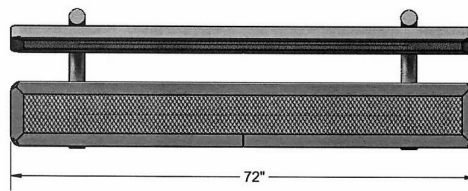

6 Ft. Regal Elementary Bench with Back, - Inground Mount.

- 6' Dimensions: 72"L x 14 1/2" Seat"Ht. 113 Lbs.
- Top and seats are made with 3/4" #9 expanded metal coated steel on 2" x 2" x 1/8" angle iron frame. Thermoplastic coated
- Two 2 3/8" zinc coated, powder coated galvanized legs.
- 10 1/2" Deep seat.
- Some assembly required.

NOF# WC B6WBRC5-ELEM

**Regal Style
Inground Mount**

Sleep Inhibitors

Textured Polyethylene Colors

Powder Coat Gloss Finishes

Thermoplastic Color Options