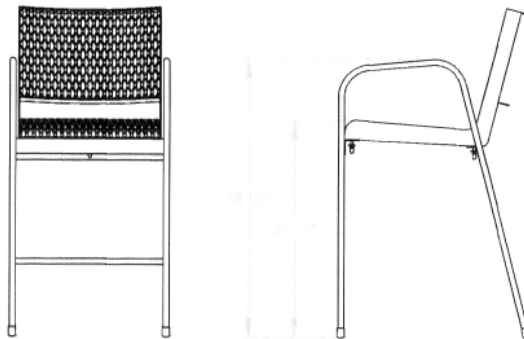

Barstool with Back and Arms.

- 60 Lbs.
- 25 7/16" D x 21"W x 43 1/8"H. 28 1/2" Seat Height. 38" Arm Height.
- Seat is made with heavy duty polyethylene 3/4" #9 expanded metal.
- 1" Round zinc coated, powder coated galvanized frame.
- Without umbrella hole.

Item #: WC BARWB

Textured Polyethylene Colors

Powder Coat Gloss Finishes

Thermoplastic Color Options

National Outdoor Furniture
1210 W. Main Street #296
Riverhead, N.Y. 11901

PHONE (888) 663-4621
E-MAIL nofinc1@gmail.com