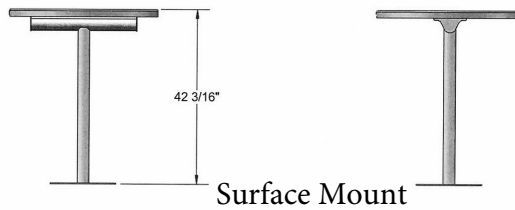

WC BAR36SM Surface Mount
WC BAR36IG Inground Mount

36" Round Specialty Table, No Seats, Bar Height - Surface Mount/Inground Mount.

- 75 Lbs.
- Table is 42" high.
- Top is made with heavy duty polyethylene 3/4" #9 expanded metal inside a 2" x 2" x 1/8" angle iron frame.
- 2 7/8" Round zinc coated, powder coated galvanized pedestal frame/base.
- With umbrella hole only.
- Inground Mount also available.

Item #: WC BAR36

Inground Mount

Surface Mount

Textured Polyethylene Colors

Powder Coat Gloss Finishes

Thermoplastic Color Options

National Outdoor Furniture
 1210 W. Main Street #296
 Riverhead, N.Y. 11901

PHONE (888) 663-4621
 E-MAIL nofinc1@gmail.com