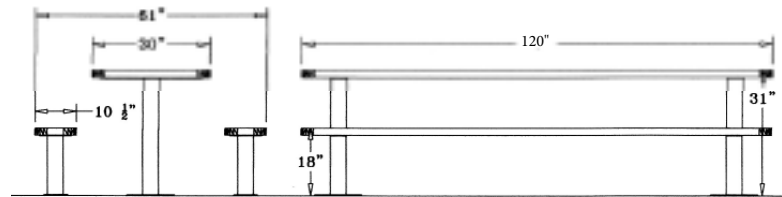

**10' Regal Table with (2) Unattached Seats, Rounded Corners
-Surface Mount.**

- 457 lbs.
- Top and seats are made with heavy duty plastisol or polyethylene $\frac{3}{4}$ " #9 expanded metal inside a 2" x 2" x $\frac{1}{8}$ " angle iron frame.
- 4" square zinc coated, powder coated, galvanized pedestal frames.
- With or without umbrella hole.
- Some assembly required.

Item #: WC RU10SM

Textured Polyethylene Colors

Powder Coat Gloss Finishes

Thermoplastic Color Options

National Outdoor Furniture
1210 W. Main Street #296
Riverhead, N.Y. 11901

PHONE (888) 663-4621
E-MAIL nofinc1@gmail.com

www.nationaloutdoorfurniture.com