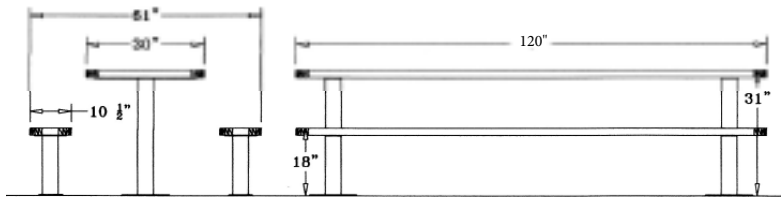

**10' Regal Table with (2) Unattached Seats, Rounded Corners
-Inground Mount.**

- 457 lbs.
- Top and seats are made with heavy duty plastisol or polyethylene 3/4" #9 expanded metal inside a 2" x 2" x 1/8" angle iron frame.
- 4" square zinc coated, powder coated, galvanized pedestal frames.
- With or without umbrella hole.
- Some assembly required.

Item #: WC RU10IG

Textured Polyethylene Colors

Powder Coat Gloss Finishes

Thermoplastic Color Options

National Outdoor Furniture
1210 W. Main Street #296
Riverhead, N.Y. 11901

PHONE (888) 663-4621
E-MAIL nofinc1@gmail.com
www.nationaloutdoorfurniture.com