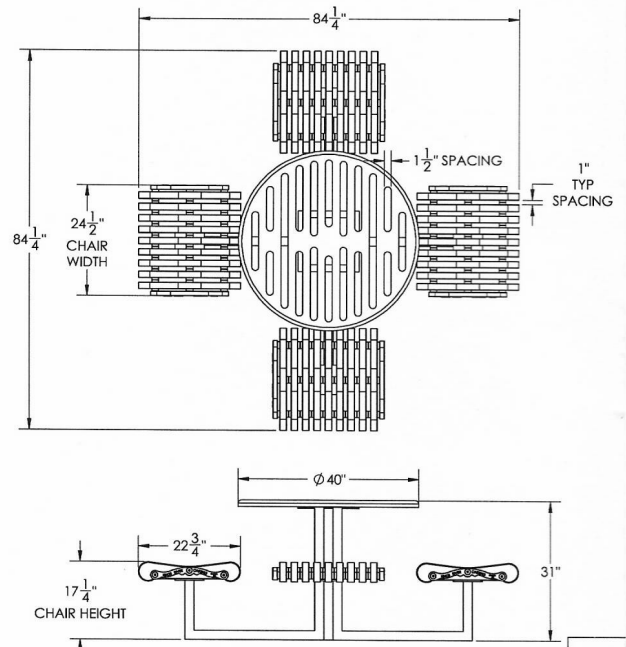

IRON VALLEY ROUND TABLE

National Outdoor Furniture
1210 W. Main Street #296
Riverhead, N.Y. 11901

PHONE (888) 663-4621
E-MAIL nofinc1@gmail.com

www.nationaloutdoorfurniture.com