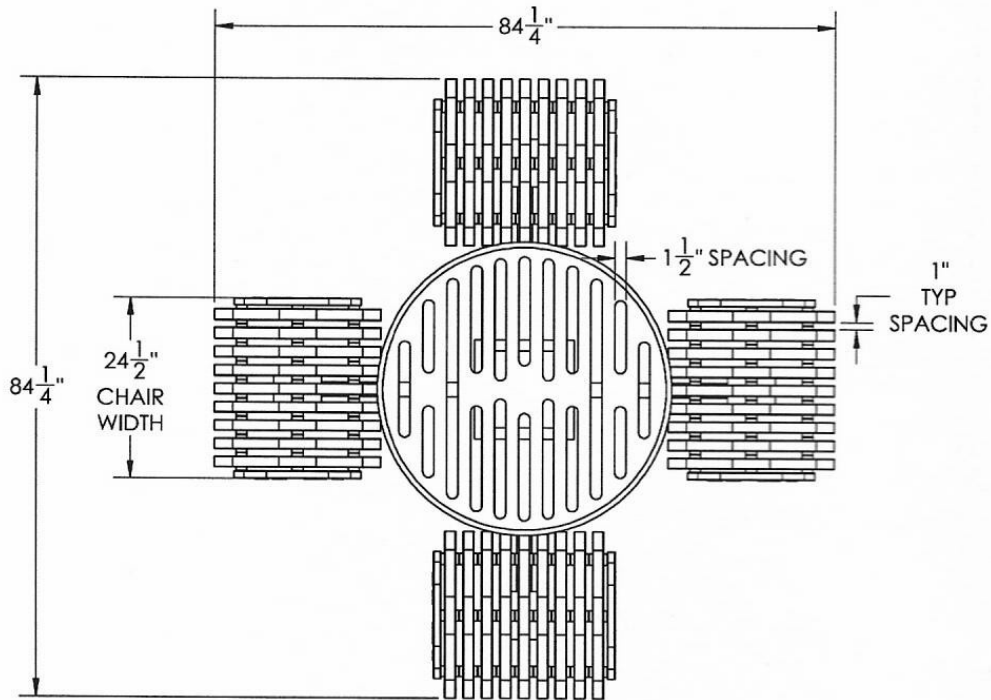

IRON VALLEY ROUND TABLE

NATIONAL OUTDOOR FURNITURE, INC.
1210 W. Main Street #296 Riverhead, NY 11901
Toll-Free Phone: 1-888-663-4621
Phone: 631-369-9099 Fax: 631-207-8312
Email: nofinc@optonline.net
www.nationaloutdoorfurniture.com

NATIONAL OUTDOOR FURNITURE, INC.
144 Murdock Road #325 Pomfret Center, CT 06259
Toll-Free Phone: 1-888-516-8873
Phone: 1-860-974-9996 Fax: 516-706-1901
Email: nofinc@earthlink.net
www.nationaloutdoorfurniture.com