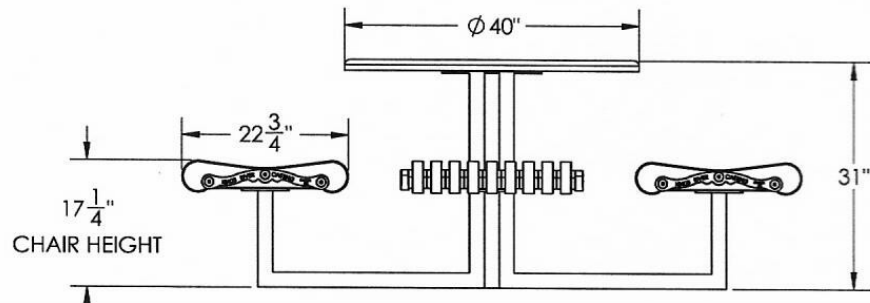

40" Round Iron Valley Picnic Table with 4 Freestanding Seats - Surface Mount

- Dimensions: Table 40" L x 31" Ht. Seats are 17 1/4" Ht. 320 Lbs.
- 12 Gauge steel **solid** top with 24 1/2" slat seats.
- Seat slats are formed ASTM 1018 cold rolled steel 1 1/2" x 3/16".
- pipe.
- Coated with zinc rich epoxy primer and top coated with electrostatic powercoat, oven cured.
- Some assembly required.

NOF #KR IVRT

Frame Finishes

IRON VALLEY ROUND TABLE

National Outdoor Furniture
1210 W. Main Street #296
Riverhead, N.Y. 11901

PHONE (888) 663-4621
E-MAIL nofinc1@gmail.com

www.nationaloutdoorfurniture.com

IRON VALLEY ROUND TABLE