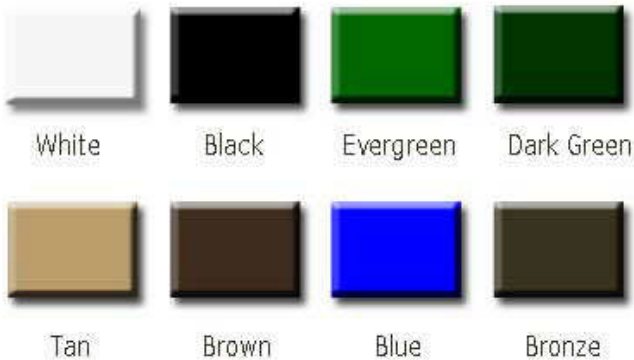

40" Round Iron Valley Picnic Table with 4 Freestanding Seats - Surface Mount

- Dimensions: Table 40" L x 31" Ht. Seats are 17 1/4" Ht. 320 Lbs.
- 12 Gauge steel **solid** top with 24 1/2" slat seats.
- Seat slats are formed ASTM 1018 cold rolled steel 1 1/2" x 3/16".
- pipe.
- Coated with zinc rich epoxy primer and top coated with electrostatic powercoat, oven cured.
- Some assembly required.

NOF #KR IVRT

Frame Finishes

IRON VALLEY ROUND TABLE

National Outdoor Furniture
1210 W. Main Street #296
Riverhead, N.Y. 11901

PHONE (888) 663-4621
E-MAIL nofinc1@gmail.com

www.nationaloutdoorfurniture.com

IRON VALLEY ROUND TABLE