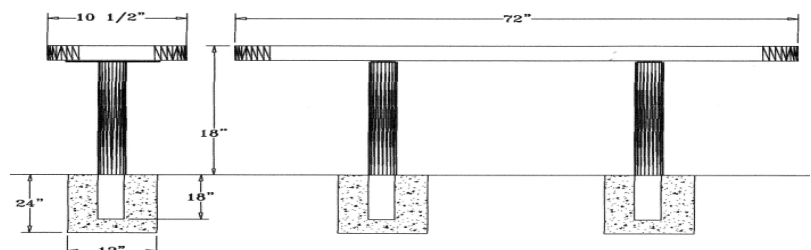

6' UltraLeisure Bench, No Back, Rounded Corners - Inground Mount.

- 6' Dimensions: 72"L x 18"Ht. 38 Lbs.
- Seat is made with thermoplastic 3/4" #9 expanded steel inside a 2" x 3/4" x 1/8" angle iron frame.
- (2) 2 3/8" O.D. Black zinc coated, powder coated galvanized steel legs.
- 10 1/2" Deep seat.
- Some assembly required.

Item #: WC ULB6IG

**UltraLeisure Style
Inground Mount**

8' UltraLeisure Bench, No Back, Rounded Corners - Inground Mount.

- 8' Dimensions: 96"L x 18"Ht. 76 Lbs.
- Seat is made with thermoplastic 3/4" #9 expanded steel inside a 2" x 3/4" x 1/8" pvc coated angle iron frame.
- (2) 2 3/8" O.D. Black zinc coated, powder coated galvanized steel legs.
- 10 1/2" Deep seat.
- Some assembly required.