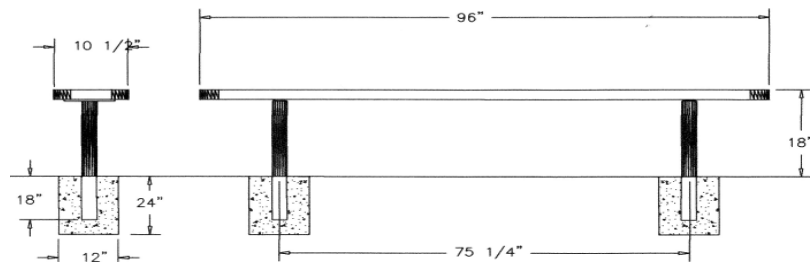

UltraLeisure Thermoplastic Colors

Red

Green

Blue

Black

National Outdoor Furniture
1210 W. Main Street #296
Riverhead, N.Y. 11901

PHONE (888) 663-4621
E-MAIL nofinc1@gmail.com

www.nationaloutdoorfurniture.com