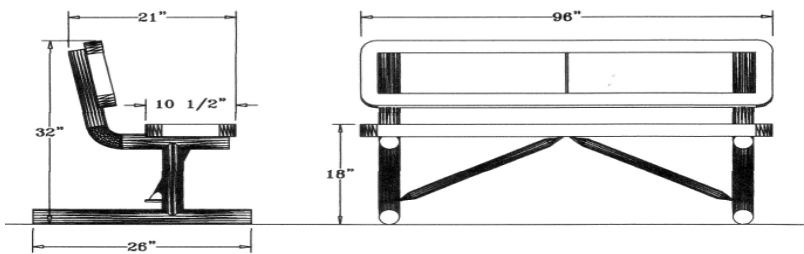

6 Ft. Regal Bench with Back, Rounded Corners - Portable.

- 6' Dimensions: 72"L x 32"Ht. 113 Lbs.
- Top and seats are made with polyethylene coated $\frac{3}{4}$ " #9 expanded metal inside a 2" x 2" x $\frac{1}{8}$ " angle iron frame.
- 2 $\frac{3}{8}$ " Zinc coated, powder coated galvanized legs.
- Some assembly required.

Item #: WC EB6WBP

8 Ft. Regal Bench with Back, Rounded Corners - Portable.

- 8' Dimensions: 96"L x 32"Ht. 170 Lbs.
- Top and seats are made with polyethylene coated $\frac{3}{4}$ " #9 expanded metal inside a 2" x 2" x $\frac{1}{8}$ " angle iron frame.
- 2 $\frac{3}{8}$ " Zinc coated, powder coated galvanized legs.
- Some assembly required.

Item #: WC EB8WBP

Portable Table Mounting Options

Textured Polyethylene Colors

Powder Coat Gloss Finishes

Thermoplastic Color Options