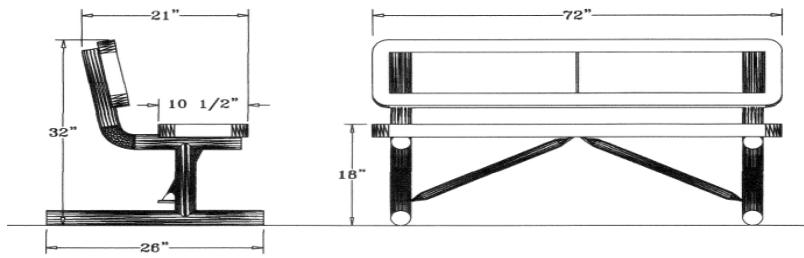

Regal Style

6 Ft. Regal Bench with Back, Rounded Corners - Portable.

- 6' Dimensions: 72"L x 32"Ht. 113 Lbs.
- Top and seats are made with polyethylene coated $\frac{3}{4}$ " #9 expanded metal inside a 2" x 2" x $\frac{1}{8}$ " angle iron frame.
- 2 $\frac{3}{8}$ " Zinc coated, powder coated galvanized legs.
- Some assembly required.

Item #: WC EB6WBP

Regal Style

8 Ft. Regal Bench with Back, Rounded Corners - Portable.

- 8' Dimensions: 96"L x 32"Ht. 170 Lbs.
- Top and seats are made with polyethylene coated $\frac{3}{4}$ " #9 expanded metal inside a 2" x 2" x $\frac{1}{8}$ " angle iron frame.
- 2 $\frac{3}{8}$ " Zinc coated, powder coated galvanized legs.
- Some assembly required.