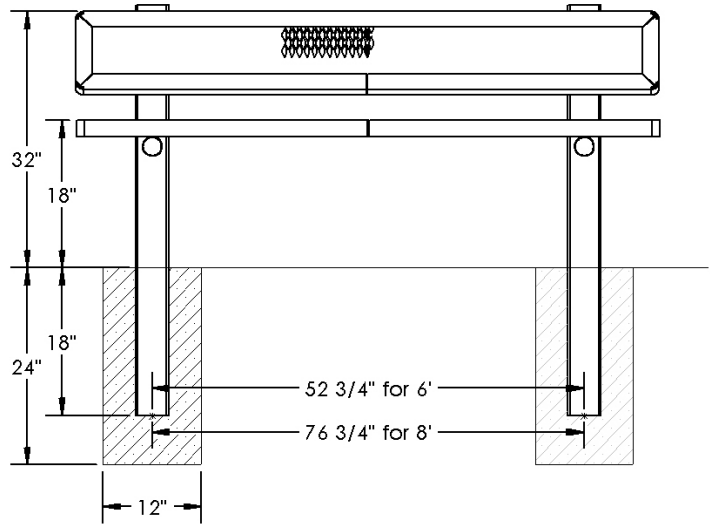

6 Ft. Regal Mounted Bench - Inground Mount.

- 6' Dimensions: 72"L x 32"Ht. 140 Lbs.
- Two 4" x 4" O.D. zinc coated, powder coated galvanized steel legs.
- 2" x 2" x 1/8" angle iron frame.
- 10 1/2" Deep seat.
- Some assembly required.

Item #: WC R4B6WBIG

8 Ft. Regal Mounted Bench - Inground Mount.

- 8' Dimensions: 96"L x 32"Ht. 230 Lbs.
- Two 4" x 4" O.D. zinc coated, powder coated galvanized steel legs.
- 2" x 2" x 1/8" angle iron frame.
- 10 1/2" Deep seat.
- Some assembly required.

Item #: WC R4B8WBIG

Textured Polyethylene Colors

Powder Coat Gloss Finishes

Thermoplastic Color Options