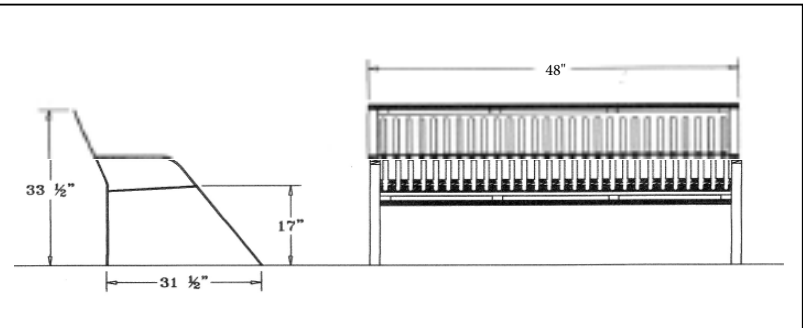

**Metro Series Bench
Portable**

4 Ft. Metro Style Bench with Back - Surface Mount/Portable.

- 140 Lbs.
- Polyethylene coated cut ribbed steel seat/back.
- ¼" Thick formed ribbed steel.
- One piece design.
- No assembly required.

Item #: WC ME4WBPSM

Textured Polyethylene Colors

Thermoplastic Color Options

Powder Coat Gloss Finishes

6 Ft. Metro Style Bench with Back - Surface Mount/Portable.

- 205 Lbs.
- Polyethylene coated cut ribbed steel seat/back.
- ¼" Thick formed ribbed steel.
- One piece design.
- No assembly required.