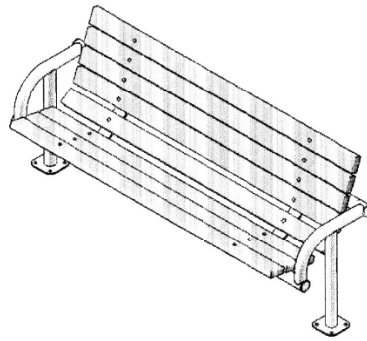

6' Contour Park Bench with Back, Single Post - Surface Mount.

- Available in 6' and 8' lengths
- Overall Dimensions: 33 13/16"H x 29 5/8"D. 18 13/16" Seat height.
- (8) 2" x 4" Wood style planks.
- All MIG welded frame with zinc plated hardware.
- Frame is 2 3/8" O.D. pipe with powder coated finish or galvanized.
- Available in surface and inground mount.
- One year warranty.
- Some assembly required.

Item #: US 975SM

Wood Planks
2" x 10" and 2" x 4" sizes
Rounded Edges
#1 Southern Yellow Pine

(U) Untreated
(PT) Pressure Treated
Environmentally Friendly ACQ
Kiln Dried Before & After Treatment
(T) Treated Stain
Sealed in Redwood Stain With
Wood Preservative

Standard Powder Coat Colors

Model Number	Description
US 975SM-U6	6' Park Bench, 126 Lbs., 2" x 4" Planks, Untreated Pine.
US 975SM-PT6	6' Park Bench, 126 Lbs., 2" x 4" Planks, Treated Pine.
US 975SM-T6	6' Park Bench, 126 Lbs., 2" x 4" Planks, Redwood Stained Pine.
US 975SM-U8	8' Park Bench, 153 Lbs., 2" x 4" Planks, Untreated Pine.
US 975SM-PT8	8' Park Bench, 153 Lbs., 2" x 4" Planks, Treated Pine.
US 975SM-T8	8' Park Bench, 153 Lbs., 2" x 4" Planks, Redwood Stained Pine.

National Outdoor Furniture
1210 W. Main Street #296
Riverhead, N.Y. 11901

PHONE (888) 663-4621
E-MAIL nofinc1@gmail.com

www.nationaloutdoorfurniture.com

6' Contour Bench with Back - Single Post

8' Contour Bench with Back - Single Post