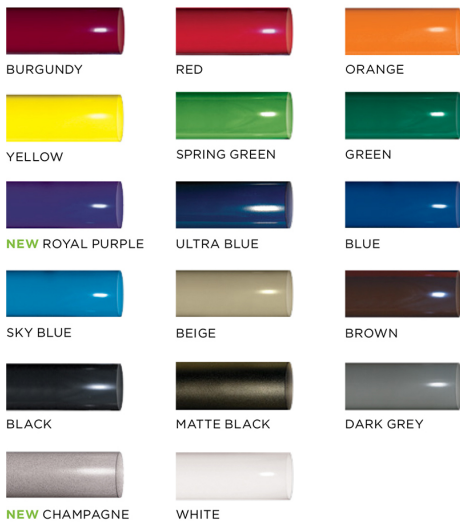

Standard Powder Coat Colors

Model Number	Description
US 975SM-U6	6' Park Bench, 126 Lbs., 2" x 4" Planks, Untreated Pine.
US 975SM-PT6	6' Park Bench, 126 Lbs., 2" x 4" Planks, Treated Pine.
US 975SM-T6	6' Park Bench, 126 Lbs., 2" x 4" Planks, Redwood Stained Pine.
US 975SM-U8	8' Park Bench, 153 Lbs., 2" x 4" Planks, Untreated Pine.
US 975SM-PT8	8' Park Bench, 153 Lbs., 2" x 4" Planks, Treated Pine.
US 975SM-T8	8' Park Bench, 153 Lbs., 2" x 4" Planks, Redwood Stained Pine.

National Outdoor Furniture
1210 W. Main Street #296
Riverhead, N.Y. 11901

PHONE (888) 663-4621
E-MAIL nofinc1@gmail.com

www.nationaloutdoorfurniture.com