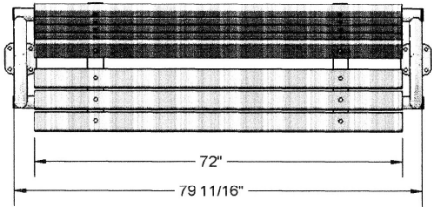

6' Contour Bench with Back - Single Post

8' Contour Bench with Back - Single Post