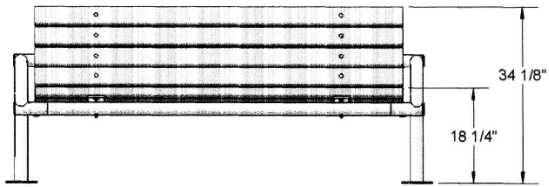

6' Contour Bench with Back - Single Post

8' Contour Bench with Back - Single Post