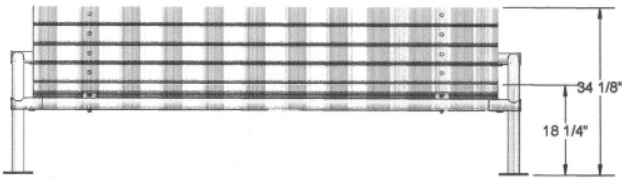

6' Contour Park Bench with Back, Single Post - Surface Mount.

- Available in 6' and 8' lengths
- Overall Dimensions: 33 13/16"H x 29 5/8"D. 18 13/16" Seat height.
- (8) 2" x 4" Wood style planks.
- All MIG welded frame with zinc plated hardware.
- Frame is 2 3/8" O.D. pipe with powder coated finish or galvanized.
- Available in surface and inground mount.
- One year warranty.
- Some assembly required.

National Outdoor Furniture
1210 W. Main Street #296
Riverhead, N.Y. 11901

PHONE (888) 663-4621
E-MAIL nofinc1@gmail.com

www.nationaloutdoorfurniture.com

6' Contour Bench with Back - Single Post

8' Contour Bench with Back - Single Post