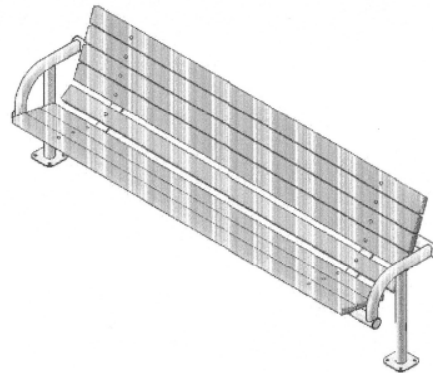

6' Contour Park Bench with Back, Single Post - Surface Mount.

- Available in 6' and 8' lengths
- Overall Dimensions: 33 13/16"H x 29 5/8"D. 18 13/16" Seat height.
- (8) 2" x 4" Wood style planks.
- All MIG welded frame with zinc plated hardware.
- Frame is 2 3/8" O.D. pipe with powder coated finish or galvanized.
- Available in surface and inground mount.
- One year warranty.
- Some assembly required.

National Outdoor Furniture
1210 W. Main Street #296
Riverhead, N.Y. 11901

PHONE (888) 663-4621
E-MAIL nofinc1@gmail.com

www.nationaloutdoorfurniture.com

6' Contour Bench with Back - Single Post

8' Contour Bench with Back - Single Post