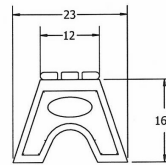

## 4' Sport Recycled Plastic Bench.

- Also available in 6' and 8' lengths. Shown in 6 ft. size.
- Inground and surface mounting kits available.
- 75 lbs.
- Dim: 48"W x 12"D x 16"Ht.
- Made with three 2" x 4" recycled plastic slats and two black recycled plastic base.
- All holes are predrilled and countersunk for plastic lumber.
- Includes a UV protectant.
- Maintenance free.
- Available in green, cedar, brown and gray with black base.
- Some assembly required.

**Item#** JP PB4SPOE

Model Number	Weight	Dimensions
JP PB4SPO	75 Lbs.	48"W x 12"D x 16" Ht.- 2 Bases
JP PB6SPO	115 Lbs.	72"W x 12"D x 16" Ht.- 3 Bases
JP PB8SPO	140 Lbs.	96"W x 12"D x 16" Ht.- 4 Bases

PHONE (888) 663-4621  
E-MAIL [nofinc1@gmail.com](mailto:nofinc1@gmail.com)

[www.nationaloutdoorfurniture.com](http://www.nationaloutdoorfurniture.com)

TOP VIEW

3D ISOMETRIC VIEW

FRONT VIEW

SIDE VIEW

TOP VIEW

3D ISOMETRIC VIEW

FRONT VIEW

SIDE VIEW

TOP VIEW

3D ISOMETRIC VIEW

FRONT VIEW

SIDE VIEW

National Outdoor Furniture  
1210 W. Main Street #296  
Riverhead, N.Y. 11901