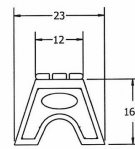

## 4' Sport Recycled Plastic Bench.

- Also available in 6' and 8' lengths. Shown in 6 ft. size.
- Inground and surface mounting kits available.
- 75 lbs.
- Dim: 48"W x 12"D x 16"Ht.
- Made with three 2" x 4" recycled plastic slats and two black recycled plastic base.
- All holes are predrilled and countersunk for plastic lumber.
- Includes a UV protectant.
- Maintenance free.
- Available in green, cedar, brown and gray with black base.
- Some assembly required.

**Item#** JP PB4SPOE

Model Number	Weight	Dimensions
JP PB4SPO	75 Lbs.	48"W x 12"D x 16" Ht.- 2 Bases
JP PB6SPO	115 Lbs.	72"W x 12"D x 16" Ht.- 3 Bases
JP PB8SPO	140 Lbs.	96"W x 12"D x 16" Ht.- 4 Bases

PHONE (888) 663-4621  
E-MAIL [nofinc1@gmail.com](mailto:nofinc1@gmail.com)

[www.nationaloutdoorfurniture.com](http://www.nationaloutdoorfurniture.com)

TOP VIEW

3D ISOMETRIC VIEW

FRONT VIEW

SIDE VIEW

TOP VIEW

3D ISOMETRIC VIEW

FRONT VIEW

SIDE VIEW

TOP VIEW

3D ISOMETRIC VIEW

FRONT VIEW

SIDE VIEW

National Outdoor Furniture  
1210 W. Main Street #296  
Riverhead, N.Y. 11901