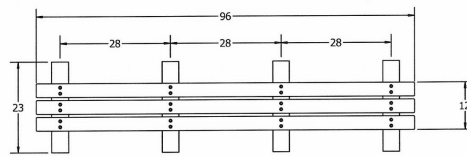

## 4' Sport Recycled Plastic Bench.

- Also available in 6' and 8' lengths. Shown in 6 ft. size.
- Inground and surface mounting kits available.
- 75 lbs.
- Dim: 48"W x 12"D x 16"Ht.
- Made with three 2" x 4" recycled plastic slats and two black recycled plastic base.
- All holes are predrilled and countersunk for plastic lumber.
- Includes a UV protectant.
- Maintenance free.
- Available in green, cedar, brown and gray with black base.
- Some assembly required.

**Item#** JP PB4SPOE

Model Number	Weight	Dimensions
JP PB4SPO	75 Lbs.	48"W x 12"D x 16" Ht.- 2 Bases
JP PB6SPO	115 Lbs.	72"W x 12"D x 16" Ht.- 3 Bases
JP PB8SPO	140 Lbs.	96"W x 12"D x 16" Ht.- 4 Bases

PHONE (888) 663-4621  
E-MAIL [nofinc1@gmail.com](mailto:nofinc1@gmail.com)

[www.nationaloutdoorfurniture.com](http://www.nationaloutdoorfurniture.com)

TOP VIEW

3D ISOMETRIC VIEW

FRONT VIEW

SIDE VIEW

TOP VIEW

3D ISOMETRIC VIEW

FRONT VIEW

SIDE VIEW

TOP VIEW

3D ISOMETRIC VIEW

FRONT VIEW

SIDE VIEW

National Outdoor Furniture  
1210 W. Main Street #296  
Riverhead, N.Y. 11901