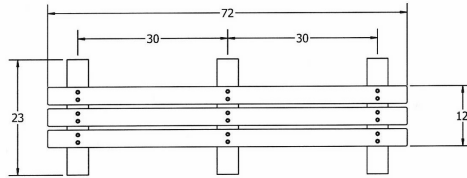

PHONE (888) 663-4621  
E-MAIL [nofinc1@gmail.com](mailto:nofinc1@gmail.com)

[www.nationaloutdoorfurniture.com](http://www.nationaloutdoorfurniture.com)

TOP VIEW

3D ISOMETRIC VIEW

FRONT VIEW

SIDE VIEW

TOP VIEW

3D ISOMETRIC VIEW

FRONT VIEW

SIDE VIEW

TOP VIEW

3D ISOMETRIC VIEW

FRONT VIEW

SIDE VIEW

National Outdoor Furniture  
1210 W. Main Street #296  
Riverhead, N.Y. 11901