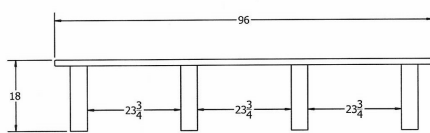

**Item#** JP PB4SPOE

Model Number	Weight	Dimensions
JP PB4SPO	75 Lbs.	48"W x 12"D x 16" Ht.- 2 Bases
JP PB6SPO	115 Lbs.	72"W x 12"D x 16" Ht.- 3 Bases
JP PB8SPO	140 Lbs.	96"W x 12"D x 16" Ht.- 4 Bases

PHONE (888) 663-4621  
E-MAIL [nofinc1@gmail.com](mailto:nofinc1@gmail.com)

[www.nationaloutdoorfurniture.com](http://www.nationaloutdoorfurniture.com)

TOP VIEW

3D ISOMETRIC VIEW

FRONT VIEW

SIDE VIEW

TOP VIEW

3D ISOMETRIC VIEW

FRONT VIEW

SIDE VIEW

TOP VIEW

3D ISOMETRIC VIEW

FRONT VIEW

SIDE VIEW

National Outdoor Furniture  
1210 W. Main Street #296  
Riverhead, N.Y. 11901