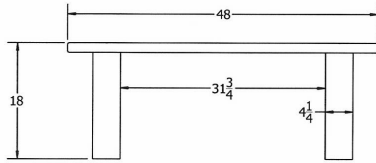

## 4' Sport Recycled Plastic Bench.

- Also available in 6' and 8' lengths. Shown in 6 ft. size.
- Inground and surface mounting kits available.
- 75 lbs.
- Dim: 48"W x 12"D x 16"Ht.
- Made with three 2" x 4" recycled plastic slats and two black recycled plastic base.
- All holes are predrilled and countersunk for plastic lumber.
- Includes a UV protectant.
- Maintenance free.
- Available in green, cedar, brown and gray with black base.
- Some assembly required.

**Item#** JP PB4SPOE

Model Number	Weight	Dimensions
JP PB4SPO	75 Lbs.	48"W x 12"D x 16" Ht.- 2 Bases
JP PB6SPO	115 Lbs.	72"W x 12"D x 16" Ht.- 3 Bases
JP PB8SPO	140 Lbs.	96"W x 12"D x 16" Ht.- 4 Bases

PHONE (888) 663-4621  
E-MAIL [nofinc1@gmail.com](mailto:nofinc1@gmail.com)

[www.nationaloutdoorfurniture.com](http://www.nationaloutdoorfurniture.com)

TOP VIEW

3D ISOMETRIC VIEW

FRONT VIEW

SIDE VIEW

TOP VIEW

3D ISOMETRIC VIEW

FRONT VIEW

SIDE VIEW

TOP VIEW

3D ISOMETRIC VIEW

FRONT VIEW

SIDE VIEW

National Outdoor Furniture  
1210 W. Main Street #296  
Riverhead, N.Y. 11901