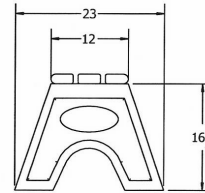

## 4' Sport Recycled Plastic Bench.

- Also available in 6' and 8' lengths. Shown in 6 ft. size.
- Inground and surface mounting kits available.
- 75 lbs.
- Dim: 48"W x 12"D x 16"Ht.
- Made with three 2" x 4" recycled plastic slats and two black recycled plastic base.
- All holes are predrilled and countersunk for plastic lumber.
- Includes a UV protectant.
- Maintenance free.
- Available in green, cedar, brown and gray with black base.
- Some assembly required.

**Item#** JP PB4SPOE

Model Number	Weight	Dimensions
JP PB4SPO	75 Lbs.	48"W x 12"D x 16" Ht.- 2 Bases
JP PB6SPO	115 Lbs.	72"W x 12"D x 16" Ht.- 3 Bases
JP PB8SPO	140 Lbs.	96"W x 12"D x 16" Ht.- 4 Bases

PHONE (888) 663-4621  
E-MAIL [nofinc1@gmail.com](mailto:nofinc1@gmail.com)

[www.nationaloutdoorfurniture.com](http://www.nationaloutdoorfurniture.com)

TOP VIEW

3D ISOMETRIC VIEW

FRONT VIEW

SIDE VIEW

TOP VIEW

3D ISOMETRIC VIEW

FRONT VIEW

SIDE VIEW

TOP VIEW

3D ISOMETRIC VIEW

FRONT VIEW

SIDE VIEW

National Outdoor Furniture  
1210 W. Main Street #296  
Riverhead, N.Y. 11901