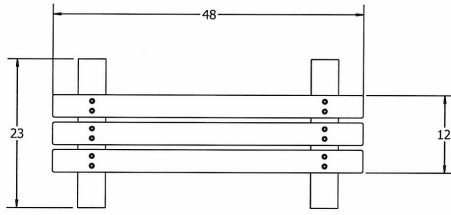

## 4' Sport Recycled Plastic Bench.

- Also available in 6' and 8' lengths. Shown in 6 ft. size.
- Inground and surface mounting kits available.
- 75 lbs.
- Dim: 48"W x 12"D x 16"Ht.
- Made with three 2" x 4" recycled plastic slats and two black recycled plastic base.
- All holes are predrilled and countersunk for plastic lumber.
- Includes a UV protectant.
- Maintenance free.
- Available in green, cedar, brown and gray with black base.
- Some assembly required.

**Item#** JP PB4SPOE

Model Number	Weight	Dimensions
JP PB4SPO	75 Lbs.	48"W x 12"D x 16" Ht.- 2 Bases
JP PB6SPO	115 Lbs.	72"W x 12"D x 16" Ht.- 3 Bases
JP PB8SPO	140 Lbs.	96"W x 12"D x 16" Ht.- 4 Bases

PHONE (888) 663-4621  
E-MAIL [nofinc1@gmail.com](mailto:nofinc1@gmail.com)

[www.nationaloutdoorfurniture.com](http://www.nationaloutdoorfurniture.com)

TOP VIEW

3D ISOMETRIC VIEW

FRONT VIEW

SIDE VIEW

TOP VIEW