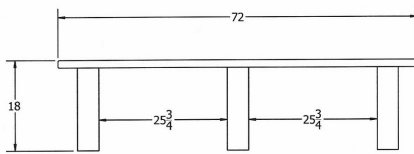

## 4' Sport Recycled Plastic Bench.

- Also available in 6' and 8' lengths. Shown in 6 ft. size.
- Inground and surface mounting kits available.
- 75 lbs.
- Dim: 48"W x 12"D x 16"Ht.
- Made with three 2" x 4" recycled plastic slats and two black recycled plastic base.
- All holes are predrilled and countersunk for plastic lumber.
- Includes a UV protectant.
- Maintenance free.
- Available in green, cedar, brown and gray with black base.
- Some assembly required.

**Item#** JP PB4SPOE

Model Number	Weight	Dimensions
JP PB4SPO	75 Lbs.	48"W x 12"D x 16" Ht.- 2 Bases
JP PB6SPO	115 Lbs.	72"W x 12"D x 16" Ht.- 3 Bases
JP PB8SPO	140 Lbs.	96"W x 12"D x 16" Ht.- 4 Bases

PHONE (888) 663-4621  
E-MAIL [nofinc1@gmail.com](mailto:nofinc1@gmail.com)

[www.nationaloutdoorfurniture.com](http://www.nationaloutdoorfurniture.com)

TOP VIEW

3D ISOMETRIC VIEW

FRONT VIEW

SIDE VIEW

TOP VIEW

3D ISOMETRIC VIEW

FRONT VIEW

SIDE VIEW

TOP VIEW

3D ISOMETRIC VIEW

FRONT VIEW

SIDE VIEW

National Outdoor Furniture  
1210 W. Main Street #296  
Riverhead, N.Y. 11901