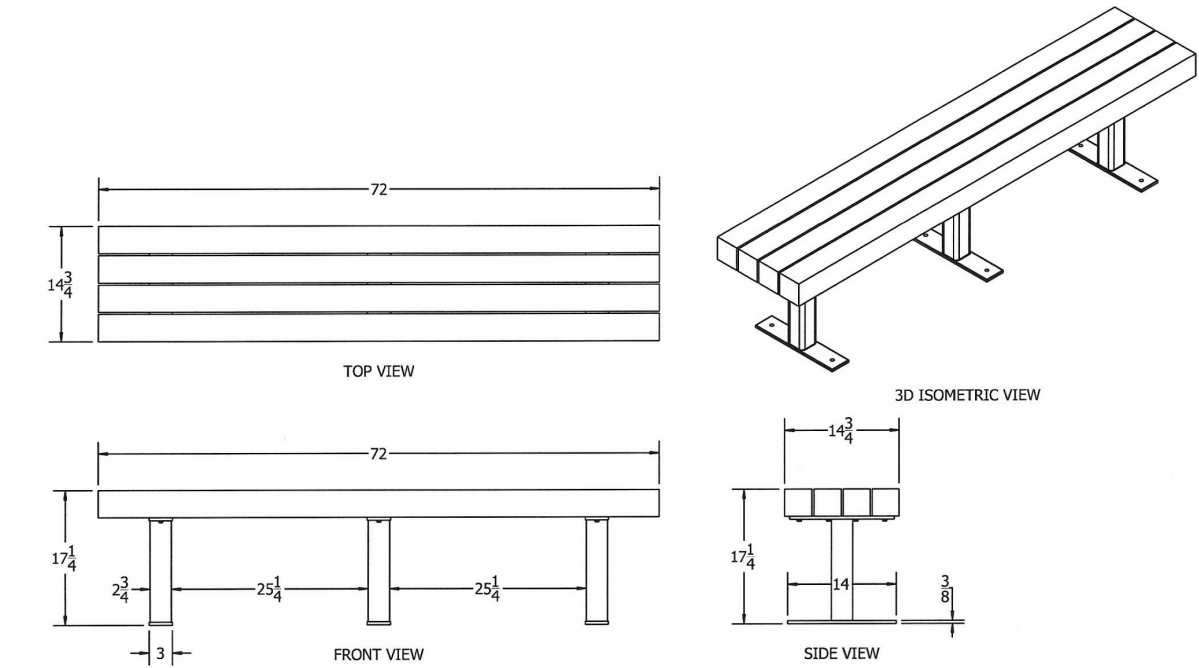

6 Ft. Bench

National Outdoor Furniture
1210 W. Main Street #296
Riverhead, N.Y. 11901

PHONE (888) 663-4621
E-MAIL nofinc1@gmail.com
www.nationaloutdoorfurniture.com