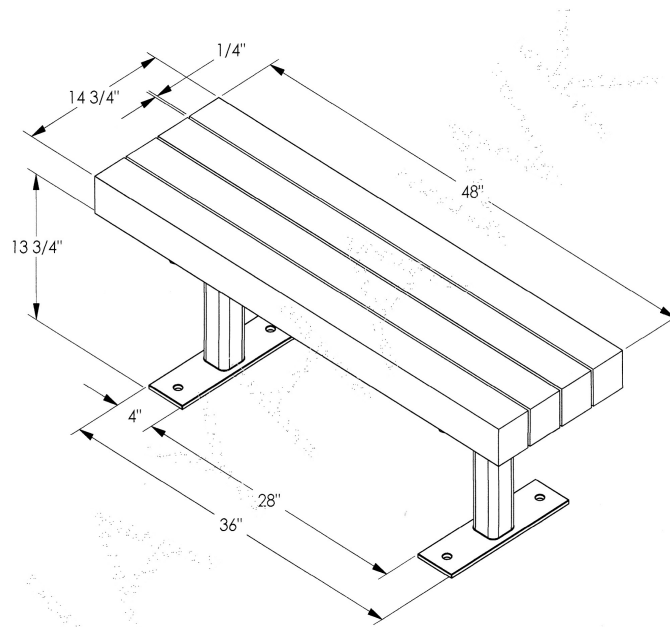

**4' Trailside Recycled Plastic Bench  
– Surface Mount.**

- Also available in 6' and 8' lengths. Shown in 4 ft. size.
- 100 lbs.
- Dim: 48"W x 14 3/4"D x 17 5/8"H.
- Made with four 4" x 4" recycled plastic slats and (2) Black powdercoated steel legs.
- All holes are predrilled and countersunk for plastic lumber.
- Includes a UV protectant. Maintenance free
- Four surface mounting wedges included.
- Available in green, gray, brown and cedar with black base.
- Some assembly required.

## 4 Ft. Bench