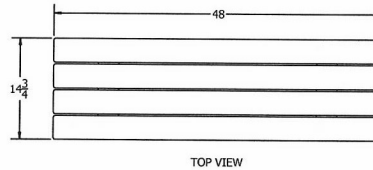

4' Creekside Recycled Plastic Bench – Inground Mount.

- Also available in 6' and 8' lengths. Shown in 4 ft. size.
- 66 lbs.
- Dim: 48"W x 14 3/4"D.
- Made with four 3" x 4" recycled plastic slats and (2) black powdercoated steel legs.
- All holes are predrilled and countersunk for plastic lumber.
- Includes a UV protectant.
- Maintenance free.
- Available in green, cedar, gray and brown with black base.
- Some assembly required.

Item# JP PB4CRKING

Model Number	Weight	Dimensions
JP PB4CRKING	92 Lbs.	48"W x 14 3/4"D.- 2 Bases
JP PB6CRKING	100 Lbs.	72"W x 14 3/4"D.- 3 Bases
JP PB8CRKING	135 Lbs.	96"W x 14 3/4"D.- 4 Bases

Resinwood Slat Colors

Cedar

Green

Gray

Brown

National Outdoor Furniture
1210 W. Main Street #296
Riverhead, N.Y. 11901

PHONE (888) 663-4621
E-MAIL nofinc1@gmail.com

www.nationaloutdoorfurniture.com