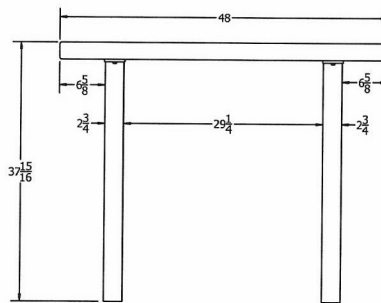

4' Creekside Recycled Plastic Bench – Inground Mount.

- Also available in 6' and 8' lengths. Shown in 4 ft. size.
- 66 lbs.
- Dim: 48"W x 14 3/4"D.
- Made with four 3" x 4" recycled plastic slats and (2) black powdercoated steel legs.
- All holes are predrilled and countersunk for plastic lumber.
- Includes a UV protectant.
- Maintenance free.
- Available in green, cedar, gray and brown with black base.
- Some assembly required.

Item# JP PB4CRKING

Model Number	Weight	Dimensions
JP PB4CRKING	92 Lbs.	48"W x 14 3/4"D.- 2 Bases
JP PB6CRKING	100 Lbs.	72"W x 14 3/4"D.- 3 Bases
JP PB8CRKING	135 Lbs.	96"W x 14 3/4"D.- 4 Bases

Resinwood Slat Colors

Cedar

Green

Gray

Brown

National Outdoor Furniture
1210 W. Main Street #296
Riverhead, N.Y. 11901

PHONE (888) 663-4621
E-MAIL nofinc1@gmail.com

www.nationaloutdoorfurniture.com