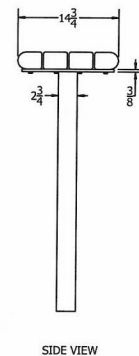

4' Creekside Recycled Plastic Bench – Inground Mount.

- Also available in 6' and 8' lengths. Shown in 4 ft. size.
- 66 lbs.
- Dim: 48"W x 14 3/4"D.
- Made with four 3" x 4" recycled plastic slats and (2) black powdercoated steel legs.
- All holes are predrilled and countersunk for plastic lumber.
- Includes a UV protectant.
- Maintenance free.
- Available in green, cedar, gray and brown with black base.
- Some assembly required.

Item# JP PB4CRKING

Model Number	Weight	Dimensions
JP PB4CRKING	92 Lbs.	48"W x 14 3/4"D.- 2 Bases
JP PB6CRKING	100 Lbs.	72"W x 14 3/4"D.- 3 Bases
JP PB8CRKING	135 Lbs.	96"W x 14 3/4"D.- 4 Bases

Resinwood Slat Colors

Cedar

Green

Gray

Brown

National Outdoor Furniture
1210 W. Main Street #296
Riverhead, N.Y. 11901

PHONE (888) 663-4621
E-MAIL nofinc1@gmail.com

www.nationaloutdoorfurniture.com