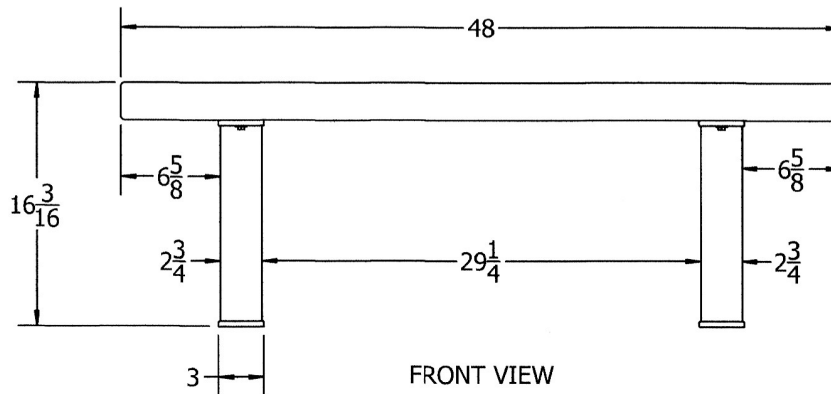

4 Ft. Length

FRONT VIEW

NATIONAL OUTDOOR FURNITURE, INC.
1210 W. Main Street #296 Riverhead, NY 11901
Toll-Free Phone: 1-888-663-4621
Phone: 631-369-9099 Fax: 631-207-8312
Email: nofinc@optonline.net
www.nationaloutdoorfurniture.com

NATIONAL OUTDOOR FURNITURE, INC.
144 Murdock Road #325 Pomfret Center, CT 06259
Toll-Free Phone: 1-888-516-8873
Phone: 1-860-974-9996 Fax: 516-706-1901
Email: nofinc@earthlink.net
www.nationaloutdoorfurniture.com