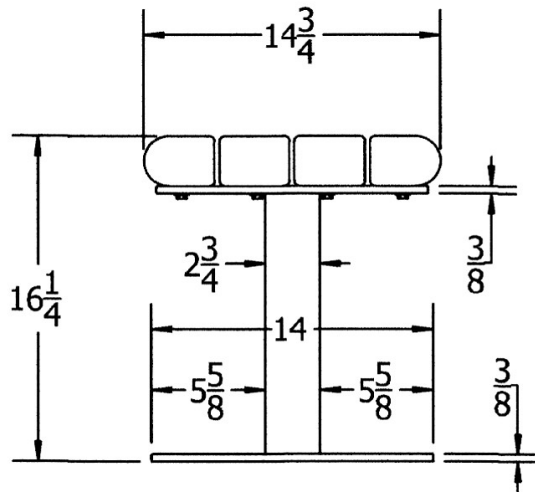

SIDE VIEW

NATIONAL OUTDOOR FURNITURE, INC.
1210 W. Main Street #296 Riverhead, NY 11901
Toll-Free Phone: 1-888-663-4621
Phone: 631-369-9099 Fax: 631-207-8312
Email: nofinc@optonline.net
www.nationaloutdoorfurniture.com

NATIONAL OUTDOOR FURNITURE, INC.
144 Murdock Road #325 Pomfret Center, CT 06259
Toll-Free Phone: 1-888-516-8873
Phone: 1-860-974-9996 Fax: 516-706-1901
Email: nofinc@earthlink.net
www.nationaloutdoorfurniture.com