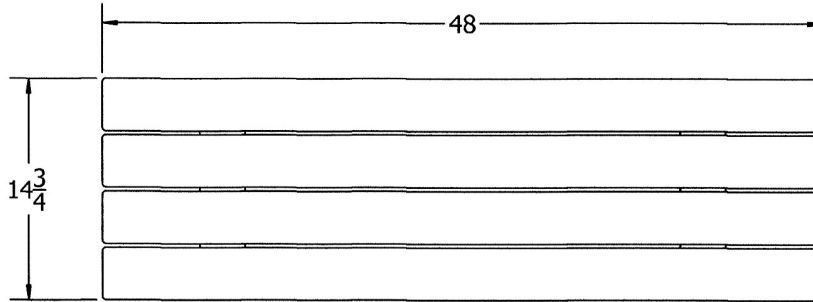

4' Creekside Recycled Plastic Bench – Surface Mount.

- Also available in 6' and 8' lengths. Shown in 4 ft. size.
- 92 lbs.
- Dim: 48"W x 14 3/4"D.
- Made with four 3" x 4" recycled plastic slats and (2) black powdercoated steel legs.
- All holes are predrilled and countersunk for plastic lumber.
- Includes a UV protectant.
- Maintenance free.
- Available in green, cedar, gray and brown with black base.
- Some assembly required.

Cedar

Green

Gray

Brown

National Outdoor Furniture
1210 W. Main Street #296
Riverhead, N.Y. 11901

PHONE (888) 663-4621
E-MAIL nofinc1@gmail.com

www.nationaloutdoorfurniture.com

4 Ft. Length