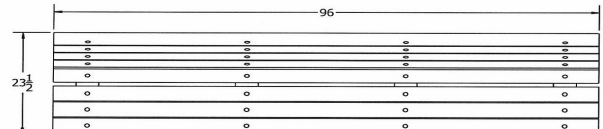

N.O.F. / Inc.

4' Contour Recycled Plastic Bench - Inground Mount.

- Also available in 6' and 8' lengths. Shown as 6 ft. size.
- 110 lbs.
- Dim: 48"W x 11"D x 31 7/8"Ht.
- Made with eight 2" x 4" recycled plastic slats and two black recycled plastic bases.
- All holes are predrilled and countersunk for plastic lumber.
- Includes a UV protectant.
- Maintenance free.
- Available in green, cedar, brown and gray with black base.
- Some assembly required.

Item# JP PB4BFCONIG

Model Number	Weight	Dimensions
JP PB4BFCONIG	110 Lbs.	48"W x 11"D x 31 7/8" Ht.- 2 Bases
JP PB6BFCONIG	160 Lbs.	72"W x 11"D x 31 7/8" Ht.- 3 Bases
JP PB8BFCONIG	210 Lbs.	96"W x 11"D x 31 7/8" Ht.- 4 Bases

Resinwood Slat Colors

Cedar

Green

Gray

Brown

National Outdoor Furniture
1210 W. Main Street #296
Riverhead, N.Y. 11901

PHONE (888) 663-4621
E-MAIL nofinc1@gmail.com

www.nationaloutdoorfurniture.com