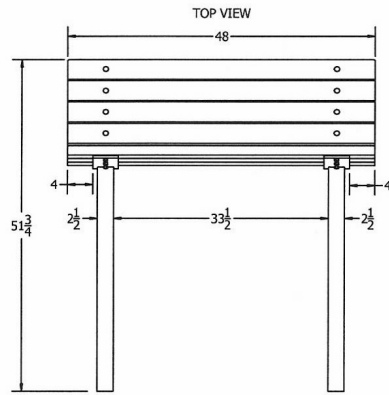

National Outdoor Furniture
1210 W. Main Street #296
Riverhead, N.Y. 11901

PHONE (888) 663-4621
E-MAIL nofinc1@gmail.com
www.nationaloutdoorfurniture.com