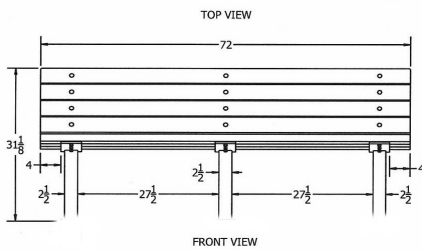

National Outdoor Furniture
1210 W. Main Street #296
Riverhead, N.Y. 11901

PHONE (888) 663-4621
E-MAIL nofinc1@gmail.com
www.nationaloutdoorfurniture.com