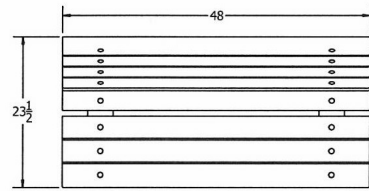

N.O.F. / Inc.

4' Contour Recycled Plastic Bench - Inground Mount.

- Also available in 6' and 8' lengths. Shown as 6 ft. size.
- 110 lbs.
- Dim: 48"W x 11"D x 31 7/8"Ht.
- Made with eight 2" x 4" recycled plastic slats and two black recycled plastic bases.
- All holes are predrilled and countersunk for plastic lumber.
- Includes a UV protectant.
- Maintenance free.
- Available in green, cedar, brown and gray with black base.
- Some assembly required.

Item# JP PB4BFCONIG

Model Number	Weight	Dimensions
JP PB4BFCONIG	110 Lbs.	48"W x 11"D x 31 7/8" Ht.- 2 Bases
JP PB6BFCONIG	160 Lbs.	72"W x 11"D x 31 7/8" Ht.- 3 Bases
JP PB8BFCONIG	210 Lbs.	96"W x 11"D x 31 7/8" Ht.- 4 Bases

Resinwood Slat Colors

Cedar

Green

Gray

Brown

National Outdoor Furniture
1210 W. Main Street #296
Riverhead, N.Y. 11901

PHONE (888) 663-4621
E-MAIL nofinc1@gmail.com

www.nationaloutdoorfurniture.com