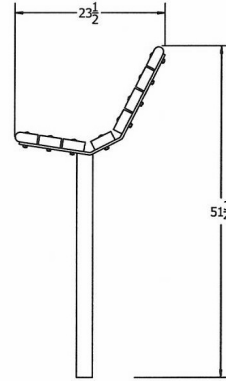

N.O.F. / Inc.

4' Contour Recycled Plastic Bench - Inground Mount.

- Also available in 6' and 8' lengths. Shown as 6 ft. size.
- 110 lbs.
- Dim: 48"W x 11"D x 31 7/8"Ht.
- Made with eight 2" x 4" recycled plastic slats and two black recycled plastic bases.
- All holes are predrilled and countersunk for plastic lumber.
- Includes a UV protectant.
- Maintenance free.
- Available in green, cedar, brown and gray with black base.
- Some assembly required.

Item# JP PB4BFCONIG

Model Number	Weight	Dimensions
JP PB4BFCONIG	110 Lbs.	48"W x 11"D x 31 7/8" Ht.- 2 Bases
JP PB6BFCONIG	160 Lbs.	72"W x 11"D x 31 7/8" Ht.- 3 Bases
JP PB8BFCONIG	210 Lbs.	96"W x 11"D x 31 7/8" Ht.- 4 Bases

Resinwood Slat Colors

Cedar

Green

Gray

Brown

National Outdoor Furniture
1210 W. Main Street #296
Riverhead, N.Y. 11901

PHONE (888) 663-4621
E-MAIL nofinc1@gmail.com

www.nationaloutdoorfurniture.com