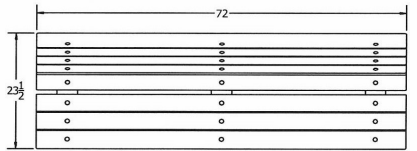

N.O.F. / Inc.

4' Contour Recycled Plastic Bench - Inground Mount.

- Also available in 6' and 8' lengths. Shown as 6 ft. size.
- 110 lbs.
- Dim: 48"W x 11"D x 31 7/8"Ht.
- Made with eight 2" x 4" recycled plastic slats and two black recycled plastic bases.
- All holes are predrilled and countersunk for plastic lumber.
- Includes a UV protectant.
- Maintenance free.
- Available in green, cedar, brown and gray with black base.
- Some assembly required.

Item# JP PB4BFCONIG

Model Number	Weight	Dimensions
JP PB4BFCONIG	110 Lbs.	48"W x 11"D x 31 7/8" Ht.- 2 Bases
JP PB6BFCONIG	160 Lbs.	72"W x 11"D x 31 7/8" Ht.- 3 Bases
JP PB8BFCONIG	210 Lbs.	96"W x 11"D x 31 7/8" Ht.- 4 Bases

Resinwood Slat Colors

Cedar

Green

Gray

Brown

National Outdoor Furniture
1210 W. Main Street #296
Riverhead, N.Y. 11901

PHONE (888) 663-4621
E-MAIL nofinc1@gmail.com

www.nationaloutdoorfurniture.com