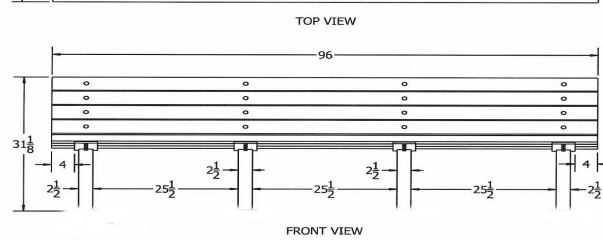

National Outdoor Furniture
1210 W. Main Street #296
Riverhead, N.Y. 11901

PHONE (888) 663-4621
E-MAIL nofinc1@gmail.com
www.nationaloutdoorfurniture.com