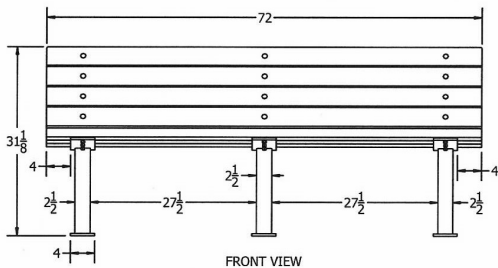

4' Contour Recycled Plastic Bench - Surface Mount.

- Also available in 6' and 8' lengths. Shown as 6 ft. size.
- 110 lbs.
- Dim: 48"W x 11"D x 31 7/8"Ht.
- Made with eight 2" x 4" recycled plastic slats and two black recycled plastic bases.
- All holes are predrilled and countersunk for plastic lumber.
- Includes a UV protectant.
- Maintenance free.
- Available in green, cedar, brown and green with black base.
- Some assembly required.

Item# JP PB4BFCONSM

| Model Number | Weight | Dimensions |
|---------------|----------|------------------------------------|
| JP PB4BFCONSM | 110 Lbs. | 48"W x 11"D x 31 7/8" Ht.- 2 Bases |
| JP PB6BFCONSM | 160 Lbs. | 72"W x 11"D x 31 7/8" Ht.- 3 Bases |
| JP PB8BFCONSM | 210 Lbs. | 96"W x 11"D x 31 7/8" Ht.- 4 Bases |

TOP VIEW

FRONT VIEW

3D ISOMETRIC VIEW

SIDE VIEW

TOP VIEW

FRONT VIEW

TOP VIEW

FRONT VIEW