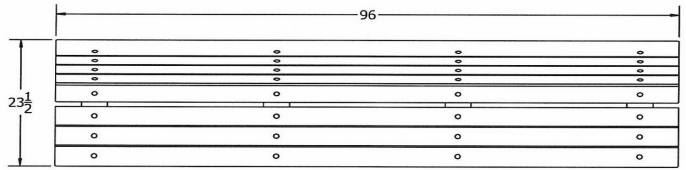

4' Contour Recycled Plastic Bench - Surface Mount.

- Also available in 6' and 8' lengths. Shown as 6 ft. size.
- 110 lbs.
- Dim: 48"W x 11"D x 31 7/8"Ht.
- Made with eight 2" x 4" recycled plastic slats and two black recycled plastic bases.
- All holes are predrilled and countersunk for plastic lumber.
- Includes a UV protectant.
- Maintenance free.
- Available in green, cedar, brown and green with black base.
- Some assembly required.

TOP VIEW

FRONT VIEW

3D ISOMETRIC VIEW

SIDE VIEW

TOP VIEW

FRONT VIEW

TOP VIEW

FRONT VIEW