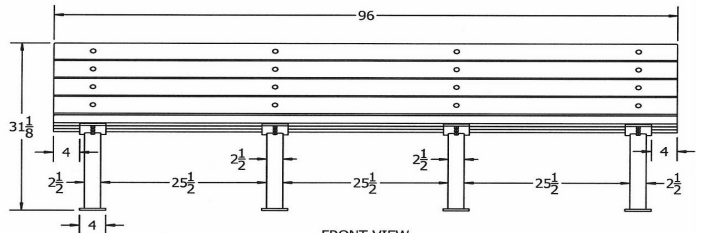

4' Contour Recycled Plastic Bench - Surface Mount.

- Also available in 6' and 8' lengths. Shown as 6 ft. size.
- 110 lbs.
- Dim: 48"W x 11"D x 31 7/8"Ht.
- Made with eight 2" x 4" recycled plastic slats and two black recycled plastic bases.
- All holes are predrilled and countersunk for plastic lumber.
- Includes a UV protectant.
- Maintenance free.
- Available in green, cedar, brown and green with black base.
- Some assembly required.

Item# JP PB4BFCONSM

| Model Number | Weight | Dimensions |
|---------------|----------|------------------------------------|
| JP PB4BFCONSM | 110 Lbs. | 48"W x 11"D x 31 7/8" Ht.- 2 Bases |
| JP PB6BFCONSM | 160 Lbs. | 72"W x 11"D x 31 7/8" Ht.- 3 Bases |
| JP PB8BFCONSM | 210 Lbs. | 96"W x 11"D x 31 7/8" Ht.- 4 Bases |

TOP VIEW

FRONT VIEW

3D ISOMETRIC VIEW

SIDE VIEW

TOP VIEW

FRONT VIEW

TOP VIEW

FRONT VIEW