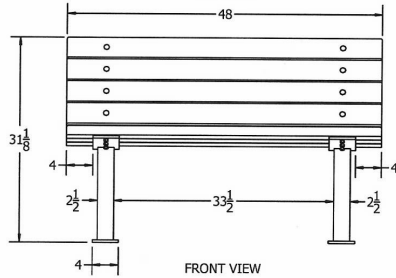

4' Contour Recycled Plastic Bench - Surface Mount.

- Also available in 6' and 8' lengths. Shown as 6 ft. size.
- 110 lbs.
- Dim: 48"W x 11"D x 31 7/8"Ht.
- Made with eight 2" x 4" recycled plastic slats and two black recycled plastic bases.
- All holes are predrilled and countersunk for plastic lumber.
- Includes a UV protectant.
- Maintenance free.
- Available in green, cedar, brown and green with black base.
- Some assembly required.

Item# JP PB4BFCONSM

| Model Number | Weight | Dimensions |
|---------------|----------|------------------------------------|
| JP PB4BFCONSM | 110 Lbs. | 48"W x 11"D x 31 7/8" Ht.- 2 Bases |
| JP PB6BFCONSM | 160 Lbs. | 72"W x 11"D x 31 7/8" Ht.- 3 Bases |
| JP PB8BFCONSM | 210 Lbs. | 96"W x 11"D x 31 7/8" Ht.- 4 Bases |

TOP VIEW

FRONT VIEW

3D ISOMETRIC VIEW

SIDE VIEW

TOP VIEW

FRONT VIEW

TOP VIEW

FRONT VIEW