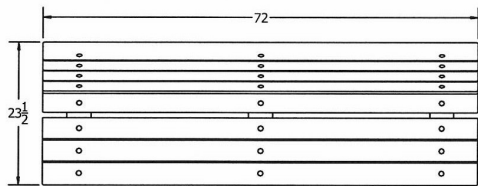

4' Contour Recycled Plastic Bench - Surface Mount.

- Also available in 6' and 8' lengths. Shown as 6 ft. size.
- 110 lbs.
- Dim: 48"W x 11"D x 31 7/8"Ht.
- Made with eight 2" x 4" recycled plastic slats and two black recycled plastic bases.
- All holes are predrilled and countersunk for plastic lumber.
- Includes a UV protectant.
- Maintenance free.
- Available in green, cedar, brown and green with black base.
- Some assembly required.

Item# JP PB4BFCONSM

| Model Number | Weight | Dimensions |
|---------------|----------|------------------------------------|
| JP PB4BFCONSM | 110 Lbs. | 48"W x 11"D x 31 7/8" Ht.- 2 Bases |
| JP PB6BFCONSM | 160 Lbs. | 72"W x 11"D x 31 7/8" Ht.- 3 Bases |
| JP PB8BFCONSM | 210 Lbs. | 96"W x 11"D x 31 7/8" Ht.- 4 Bases |

TOP VIEW

FRONT VIEW

3D ISOMETRIC VIEW

SIDE VIEW

TOP VIEW

FRONT VIEW

TOP VIEW

FRONT VIEW