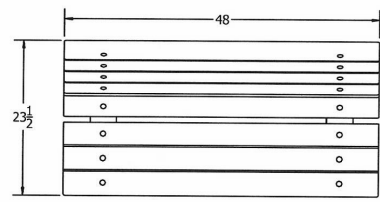

4' Contour Recycled Plastic Bench - Surface Mount.

- Also available in 6' and 8' lengths. Shown as 6 ft. size.
- 110 lbs.
- Dim: 48"W x 11"D x 31 7/8"Ht.
- Made with eight 2" x 4" recycled plastic slats and two black recycled plastic bases.
- All holes are predrilled and countersunk for plastic lumber.
- Includes a UV protectant.
- Maintenance free.
- Available in green, cedar, brown and green with black base.
- Some assembly required.

Item# JP PB4BFCONSM

| Model Number | Weight | Dimensions |
|---------------|----------|------------------------------------|
| JP PB4BFCONSM | 110 Lbs. | 48"W x 11"D x 31 7/8" Ht.- 2 Bases |
| JP PB6BFCONSM | 160 Lbs. | 72"W x 11"D x 31 7/8" Ht.- 3 Bases |
| JP PB8BFCONSM | 210 Lbs. | 96"W x 11"D x 31 7/8" Ht.- 4 Bases |

TOP VIEW

FRONT VIEW

3D ISOMETRIC VIEW

SIDE VIEW

TOP VIEW

FRONT VIEW

TOP VIEW

FRONT VIEW