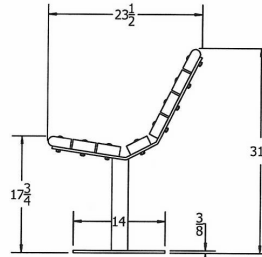

4' Contour Recycled Plastic Bench - Surface Mount.

- Also available in 6' and 8' lengths. Shown as 6 ft. size.
- 110 lbs.
- Dim: 48"W x 11"D x 31 7/8"Ht.
- Made with eight 2" x 4" recycled plastic slats and two black recycled plastic bases.
- All holes are predrilled and countersunk for plastic lumber.
- Includes a UV protectant.
- Maintenance free.
- Available in green, cedar, brown and green with black base.
- Some assembly required.

Item# JP PB4BFCONSM

| Model Number | Weight | Dimensions |
|---------------|----------|------------------------------------|
| JP PB4BFCONSM | 110 Lbs. | 48"W x 11"D x 31 7/8" Ht.- 2 Bases |
| JP PB6BFCONSM | 160 Lbs. | 72"W x 11"D x 31 7/8" Ht.- 3 Bases |
| JP PB8BFCONSM | 210 Lbs. | 96"W x 11"D x 31 7/8" Ht.- 4 Bases |

TOP VIEW

FRONT VIEW

3D ISOMETRIC VIEW

SIDE VIEW

TOP VIEW

FRONT VIEW

TOP VIEW

FRONT VIEW