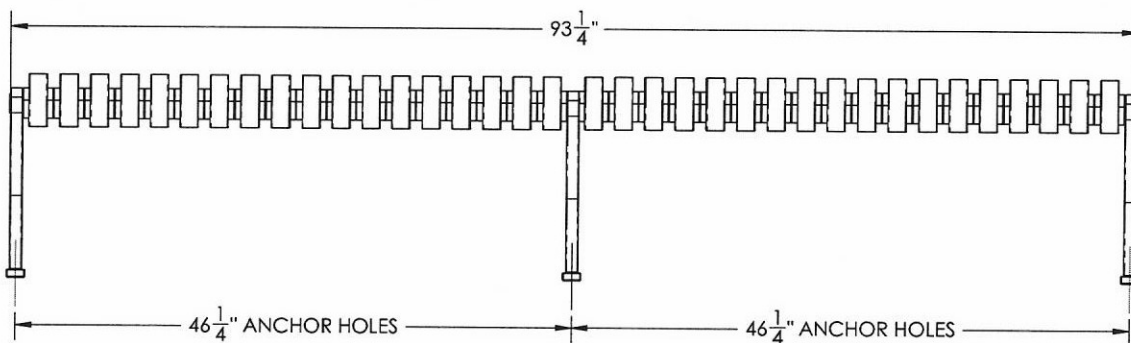

NATIONAL OUTDOOR FURNITURE, INC.

1210 W. Main Street #296 Riverhead, NY 11901
Toll-Free Phone: 1-888-663-4621
Phone: 631-369-9099 Fax: 631-207-8312
Email: nofinc@optonline.net
www.nationaloutdoorfurniture.com

NATIONAL OUTDOOR FURNITURE, INC.

144 Murdock Road #325 Pomfret Center, CT 06259
Toll-Free Phone: 1-888-516-8873
Phone: 1-860-974-9996 Fax: 516-706-1901
Email: nofinc@earthlink.net
www.nationaloutdoorfurniture.com