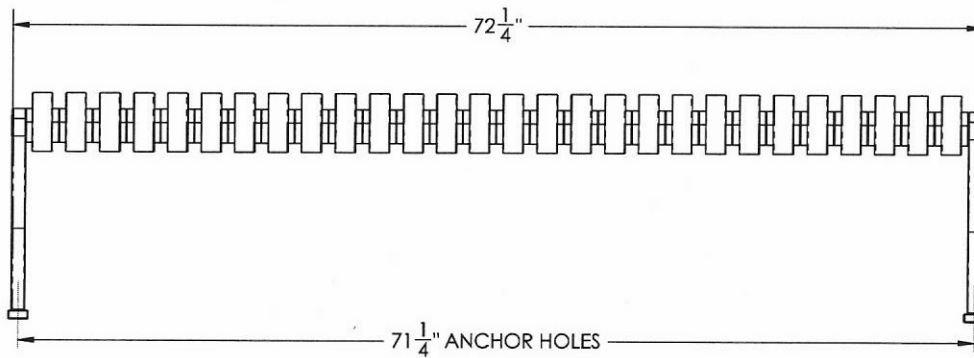

NATIONAL OUTDOOR FURNITURE, INC.

1210 W. Main Street #296 Riverhead, NY 11901
Toll-Free Phone: 1-888-663-4621
Phone: 631-369-9099 Fax: 631-207-8312
Email: nofinc@optonline.net
www.nationaloutdoorfurniture.com

NATIONAL OUTDOOR FURNITURE, INC.

144 Murdock Road #325 Pomfret Center, CT 06259
Toll-Free Phone: 1-888-516-8873
Phone: 1-860-974-9996 Fax: 516-706-1901
Email: nofinc@earthlink.net
www.nationaloutdoorfurniture.com