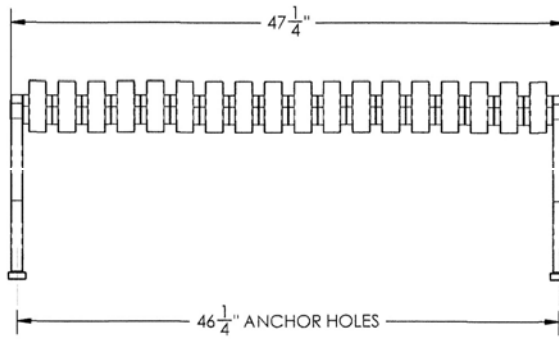

NATIONAL OUTDOOR FURNITURE, INC.

1210 W. Main Street #296 Riverhead, NY 11901
Toll-Free Phone: 1-888-663-4621
Phone: 631-369-9099 Fax: 631-207-8312
Email: nofinc@optonline.net
www.nationaloutdoorfurniture.com

NATIONAL OUTDOOR FURNITURE, INC.

144 Murdock Road #325 Pomfret Center, CT 06259
Toll-Free Phone: 1-888-516-8873
Phone: 1-860-974-9996 Fax: 516-706-1901
Email: nofinc@earthlink.net
www.nationaloutdoorfurniture.com