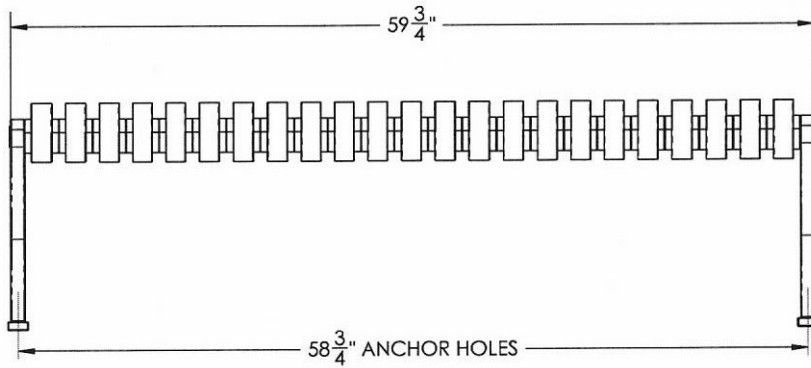

NATIONAL OUTDOOR FURNITURE, INC.

1210 W. Main Street #296 Riverhead, NY 11901
Toll-Free Phone: 1-888-663-4621
Phone: 631-369-9099 Fax: 631-207-8312
Email: nofinc@optonline.net
www.nationaloutdoorfurniture.com

NATIONAL OUTDOOR FURNITURE, INC.

144 Murdock Road #325 Pomfret Center, CT 06259
Toll-Free Phone: 1-888-516-8873
Phone: 1-860-974-9996 Fax: 516-706-1901
Email: nofinc@earthlink.net
www.nationaloutdoorfurniture.com