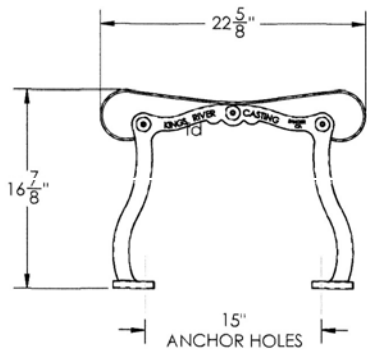

NATIONAL OUTDOOR FURNITURE, INC.

1210 W. Main Street #296 Riverhead, NY 11901
Toll-Free Phone: 1-888-663-4621
Phone: 631-369-9099 Fax: 631-207-8312
Email: nofinc@optonline.net
www.nationaloutdoorfurniture.com

NATIONAL OUTDOOR FURNITURE, INC.

144 Murdock Road #325 Pomfret Center, CT 06259
Toll-Free Phone: 1-888-516-8873
Phone: 1-860-974-9996 Fax: 516-706-1901
Email: nofinc@earthlink.net
www.nationaloutdoorfurniture.com