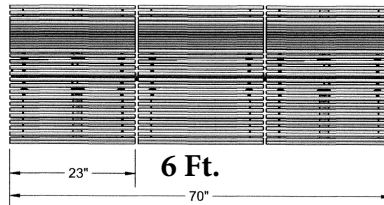

Item #: US 800

US 800-RS2 Two Seater, Portable 200 Lbs.

US 800-RS3 Three Seater, Portable 240 Lbs.

US 800-RS4 Four Seater, Portable 280 Lbs.

Standard Powder Coat Colors

4 Ft.

6 Ft.

8 Ft.