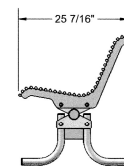

N.O.F. / Inc.

4 Ft. Palmetto Bench - Portable.

- 200 Lbs.
- Made with individual 24" seats.
- Protected with quality powder coating over zinc primer.
- Powder coated seats and frame..
- All stainless steel hardware.
- Available in 4 Ft., 6 Ft., and 8 Ft. lengths
- Available in portable, surface and inground mounts.
- Ships fully assembled.

Item #: US 800

US 800-RS2 Two Seater, Portable 200 Lbs.

US 800-RS3 Three Seater, Portable 240 Lbs.

US 800-RS4 Four Seater, Portable 280 Lbs.

Standard Powder Coat Colors

4 Ft.

6 Ft.

8 Ft.