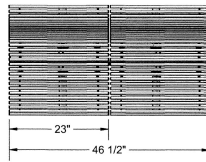

N.O.F. / Inc.

4 Ft. Palmetto Bench - Portable.

- 200 Lbs.
- Made with individual 24" seats.
- Protected with quality powder coating over zinc primer.
- Powder coated seats and frame..
- All stainless steel hardware.
- Available in 4 Ft., 6 Ft., and 8 Ft. lengths
- Available in portable, surface and inground mounts.
- Ships fully assembled.

Item #: US 800

US 800-RS2 Two Seater, Portable 200 Lbs.

US 800-RS3 Three Seater, Portable 240 Lbs.

US 800-RS4 Four Seater, Portable 280 Lbs.

Standard Powder Coat Colors

4 Ft.

6 Ft.

8 Ft.