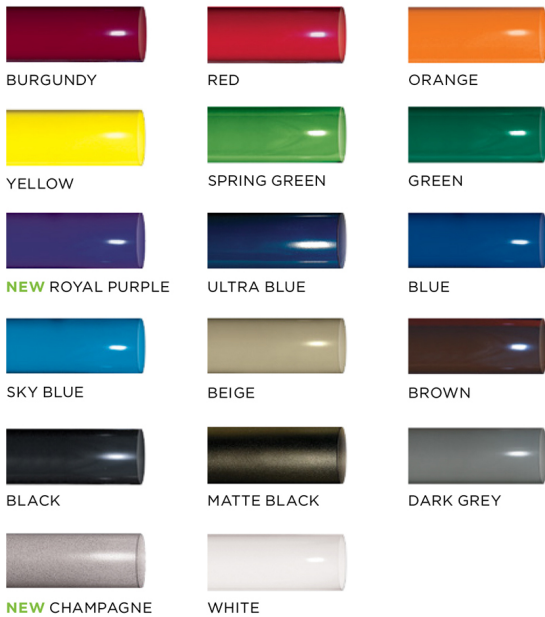

N.O.F. / Inc.

4 Ft. Palmetto Bench - Portable.

- 200 Lbs.
- Made with individual 24" seats.
- Protected with quality powder coating over zinc primer.
- Powder coated seats and frame..
- All stainless steel hardware.
- Available in 4 Ft., 6 Ft., and 8 Ft. lengths
- Available in portable, surface and inground mounts.
- Ships fully assembled.

Item #: US 800

US 800-RS2 Two Seater, Portable 200 Lbs.

US 800-RS3 Three Seater, Portable 240 Lbs.

US 800-RS4 Four Seater, Portable 280 Lbs.

Standard Powder Coat Colors

4 Ft.

6 Ft.

8 Ft.