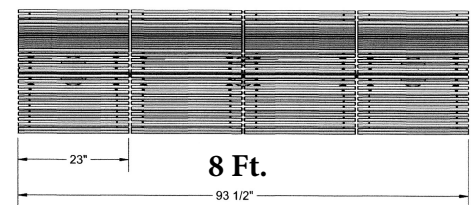

N.O.F. / Inc.

4 Ft. Palmetto Bench - Portable.

- 200 Lbs.
- Made with individual 24" seats.
- Protected with quality powder coating over zinc primer.
- Powder coated seats and frame..
- All stainless steel hardware.
- Available in 4 Ft., 6 Ft., and 8 Ft. lengths
- Available in portable, surface and inground mounts.
- Ships fully assembled.

Item #: US 800

US 800-RS2 Two Seater, Portable 200 Lbs.

US 800-RS3 Three Seater, Portable 240 Lbs.

US 800-RS4 Four Seater, Portable 280 Lbs.

Standard Powder Coat Colors

4 Ft.

6 Ft.

8 Ft.