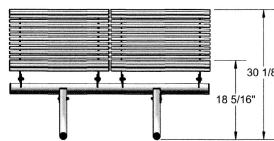

N.O.F. / Inc.

4 Ft. Palmetto Bench - Portable.

- 200 Lbs.
- Made with individual 24" seats.
- Protected with quality powder coating over zinc primer.
- Powder coated seats and frame..
- All stainless steel hardware.
- Available in 4 Ft., 6 Ft., and 8 Ft. lengths
- Available in portable, surface and inground mounts.
- Ships fully assembled.

Item #: US 800

US 800-RS2 Two Seater, Portable 200 Lbs.

US 800-RS3 Three Seater, Portable 240 Lbs.

US 800-RS4 Four Seater, Portable 280 Lbs.

Standard Powder Coat Colors

4 Ft.

6 Ft.

8 Ft.