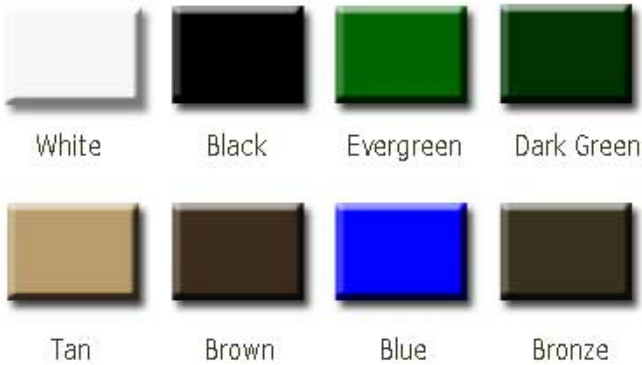

NOF# KR VGC 23"

**Model #                      Size / Slats**

KR VGC 23"-O	45 Lbs. 23"-Oak
KR VGC 23"-A	45 lbs. 23"-Aluminum
KR VGC 23"-F	45 lbs. 23"-Recycled Plastic

**Aluminum Slat Colors:** Black, White, Brown, Tan, Evergreen, Dk. Green, Bronze, Blue.

**Recycled Plastic Slat Color:** Cedar/Redwood.

**Cast Aluminum Arm Finishes**

**Recycled Plastic Slats**

Cedar

Redwood

National Outdoor Furniture  
1210 W. Main Street #296  
Riverhead, N.Y. 11901

PHONE (888) 663-4621  
E-MAIL [nofinc1@gmail.com](mailto:nofinc1@gmail.com)