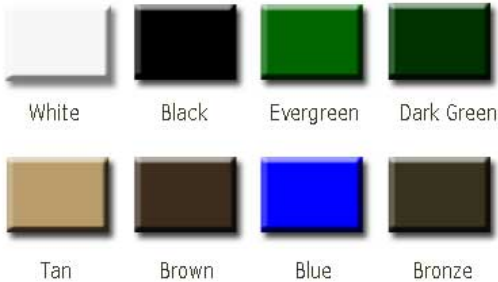

Cast Aluminum Arm Finishes

Recycled Plastic Slats

Cedar