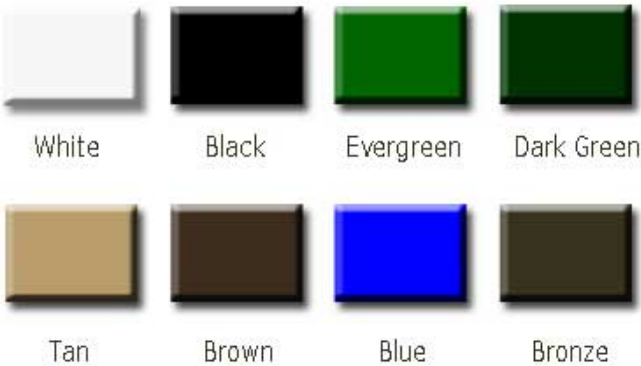

**NOF# KR WGC 23"**

**Cast Aluminum Arm Finishes**

**Model #                      Size / Slats**

KR WGC 23"-O	45 Lbs. 23"-Oak
KR WGC 23"-A	45 lbs. 23"-Aluminum
KR WGC 23"-F	45 lbs. 23"-Recycled Plastic

**Aluminum Slat Colors:** Black, White, Brown, Tan, Evergreen, Dk. Green, Bronze, Blue.  
**Recycled Plastic Slat Color:** Cedar/Redwood.