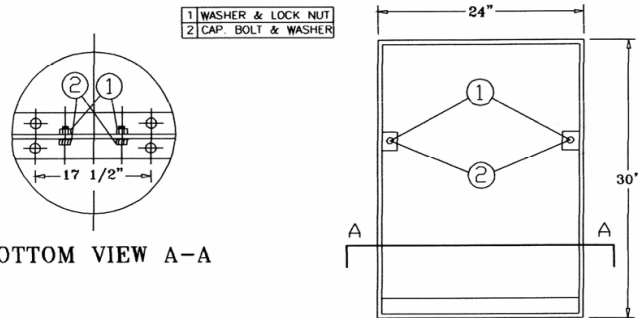

32 Gallon UltraLeisure Trash Receptacle

- 70 lbs.
- 3/4" #9 Expanded thermoplastic coated metal.
- 8" Opening flat top lid and liner included. 14" Opening flat top lid, dome top and ash bonnet or rain bonnet can be purchased.
- Shown with flat lid and 16" opening.
- Bolt together. Two piece.
- Mounting options available.

Item #: WC ULT32

Receptacle Tops and Mounting