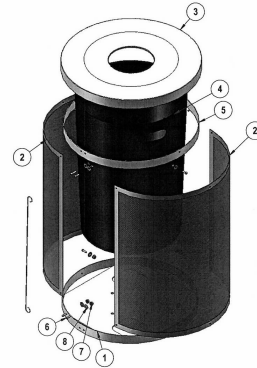

32 Gallon UltraLeisure Trash Receptacle

- 70 lbs.
- 3/4" #9 Expanded thermoplastic coated metal.
- 8" Opening flat top lid and liner included. 14" Opening flat top lid, dome top and ash bonnet or rain bonnet can be purchased.
- Shown with flat lid and 16" opening.
- Bolt together. Two piece.
- Mounting options available.

Item #: WC ULT32

Receptacle Tops and Mounting