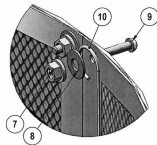

DETAIL A
SCALE 1 : 2