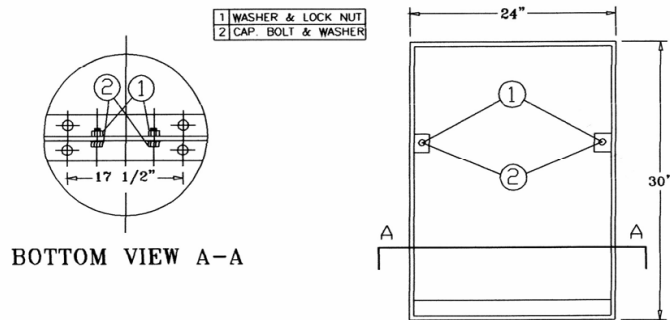

32 Gallon Trash Receptacle

- 70 lbs.
- 3/4" #9 Expanded Polyethylene coated metal.
- Flat lid/dome top and liner sold separately. Dome top and liner come in limited colors. 8" Lid opening can be purchased with or without ash bonnet or rain bonnet.
- Shown with flat lid and 16" opening.
- Also available in 22 and 55 gallon receptacle.
- Mounting options available.

Item #: WC T32

Receptacle Tops and Mounting

Dome Top Flat Top with Rain & Ash Bonnet

Flat Top with 8" & 14" Opening

Surface & Inground Mounts

WC T32	32 Gallon Trash Receptacle
WC T55	55 Gallon Trash Receptacle