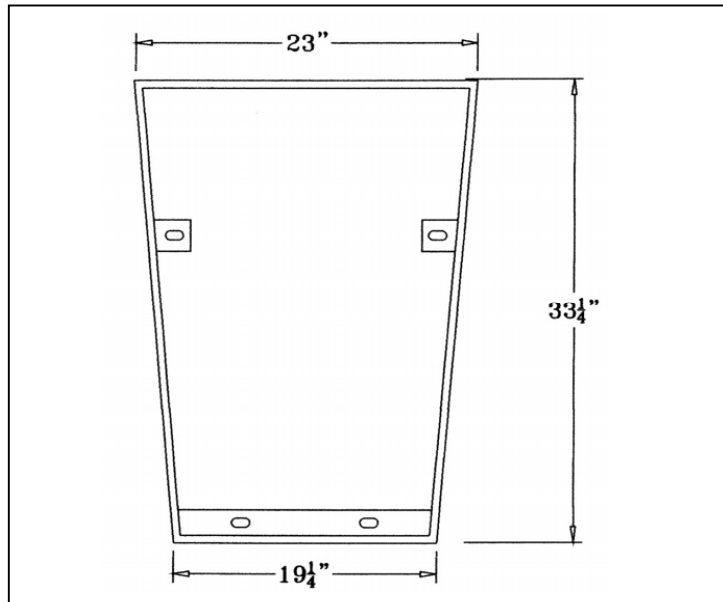

32 Gallon Tapered Trash Receptacle.

- 78 lbs.
 - 3/4" #9 Polyethylene coated expanded metal.
 - Flat lid/dome top and liner sold separately. Dome top and liner come in limited colors. 8" Lid opening can be purchased with or without ash bonnet or rain bonnet.
 - Mounting options available.
- Item #:** WC TT32

Receptacle Tops and Mounting

Dome Top Flat Top with Rain & Ash Bonnet

Flat Top with 8" & 14" Opening

Surface & Inground Mounts

Textured Polyethylene Colors

Thermoplastic Color Options