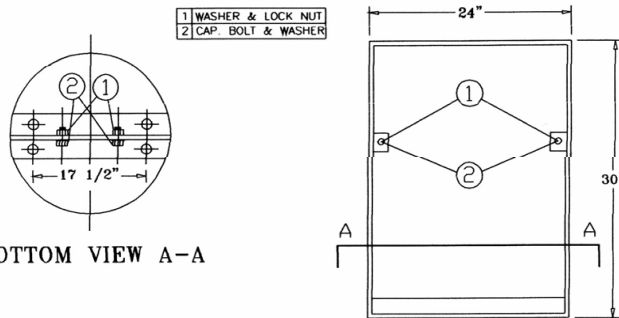

32 Gallon Perforated Trash Receptacle

- 75 Lbs.
- Polyethylene coated 11 gauge punched steel.
- Flat lid/dome top and liner sold separately. Dome top and liner come in limited colors. 8" Lid opening can be purchased with or without ash bonnet or rain bonnet.
- Also available in 22 gallon receptacle.
- Mounting options available.

Item #: WC PF32

Receptacle Tops and Mounting

Dome Top Flat Top with Rain & Ash Bonnet

Flat Top with 8" & 14" Opening

Surface & Inground Mounts

Textured Polyethylene Colors

Thermoplastic Color Options