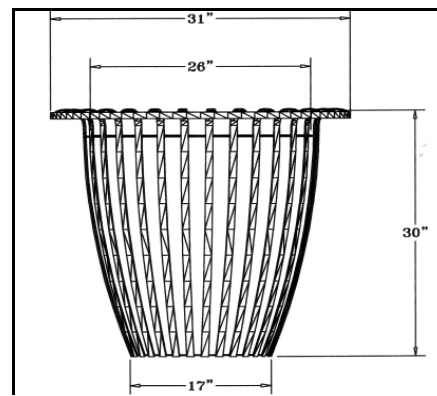

32 Gallon Tapered Crown Trash Receptacle with Flared Top.

- 115 lbs.
- Ribbed polyethylene coated steel.
- Priced with flat top with 8" opening only.
- Liner sold separately.
- Also available in 22 gallon receptacle.
- Mounting options available.

Item #: WC CT32

Receptacle Tops and Mounting

Dome Top Flat Top with Rain & Ash Bonnet

Flat Top with 8" & 14" Opening

Surface & Inground Mounts

Textured Polyethylene Colors

Thermoplastic Color Options